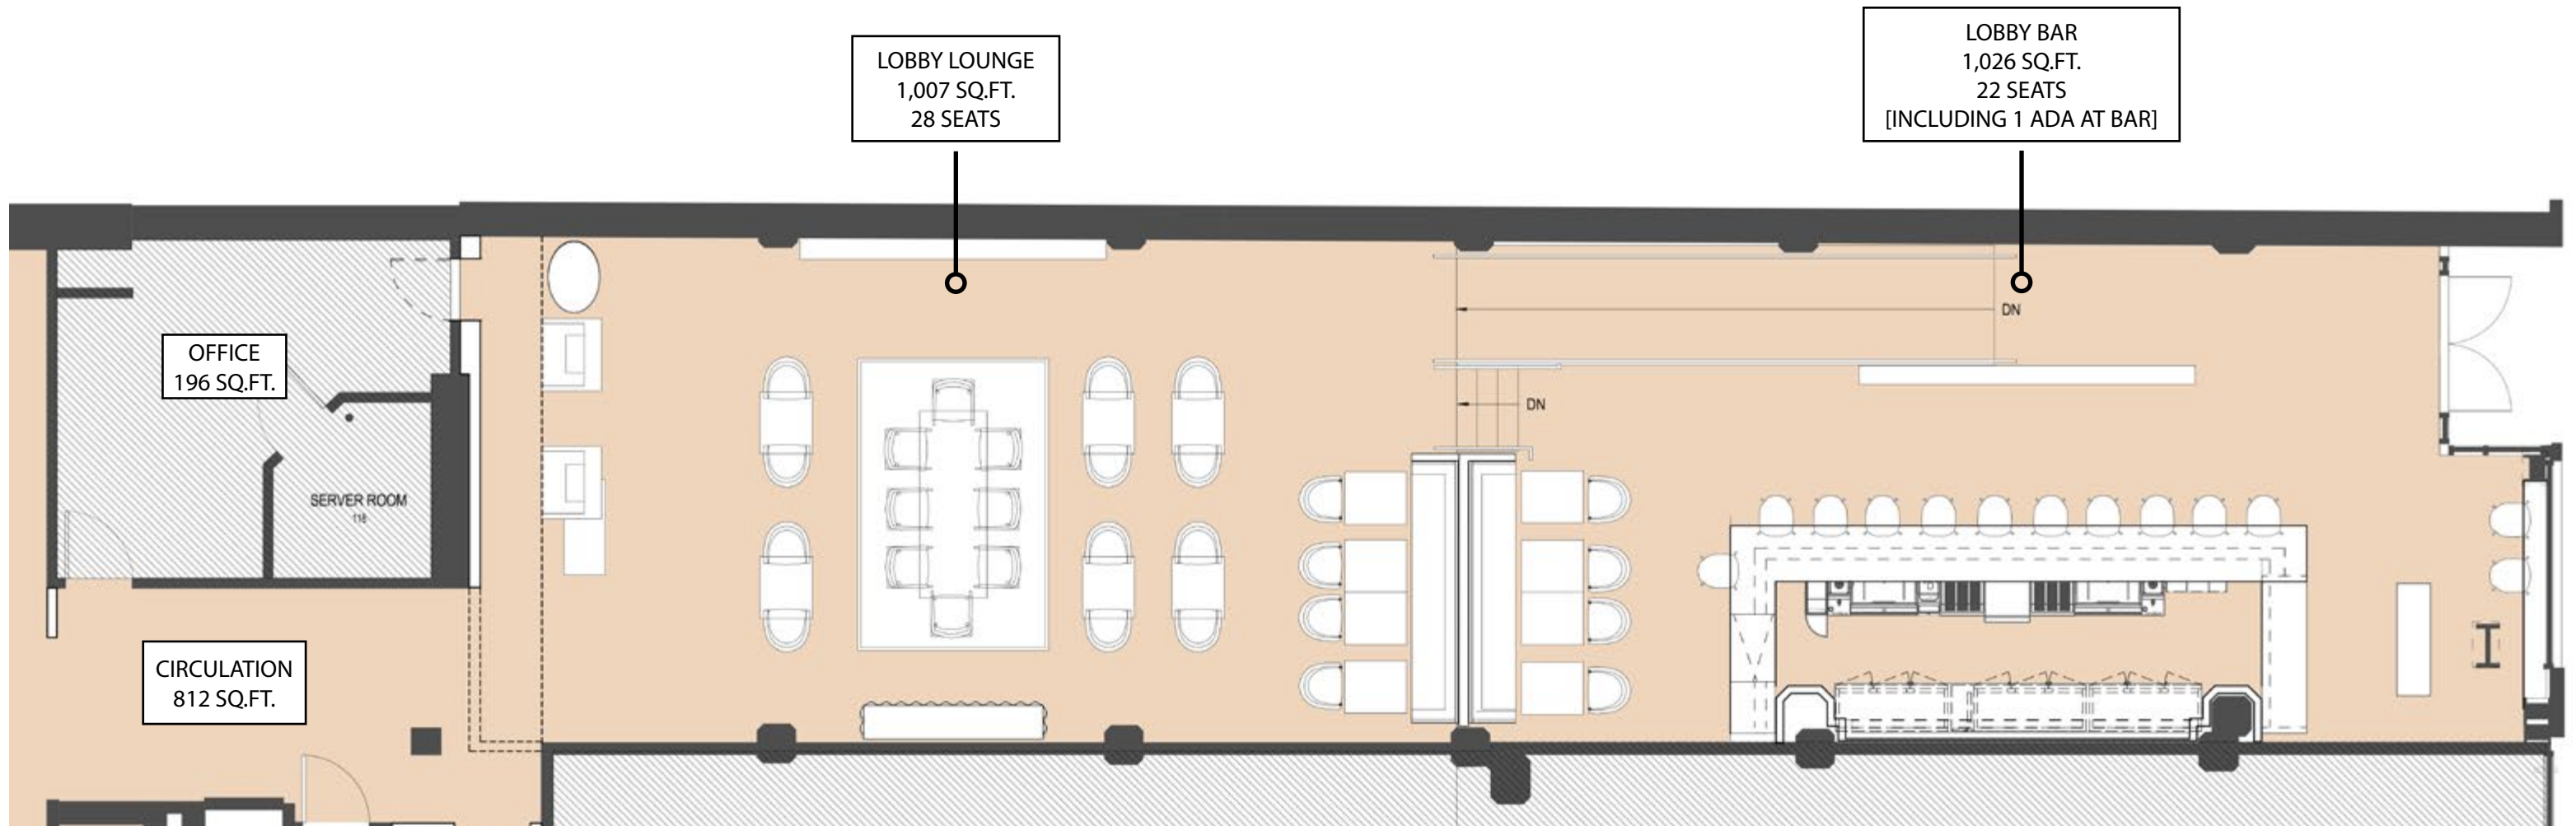

VILLA FLORENCE

SAN FRANCISCO

Concept Presentation
'REISSUED'
January 24th, 2017

LOBBY LEVEL | ENLARGED PLAN

LOUNGE | RENDERING

LOUNGE | FURNITURE

3D BLACK TILE & HIGH-GLOSS YELLOW PANEL AT FIREPLACE

OSTRICH BODY WITH SWAN NECK AND HEAD

CHAIR AT TABLE

TABLE BASE

AREA RUG

BAR | RENDERING

BAR | DESIGN SOLUTION

BAR ELEVATION - CLOSED

Back bar displays eclectic and locally curated painting with bottle or glass storage below

BAR ELEVATION - OPEN

Back bar opens to display backlit 60"TV and bottles or decorative accessories

BAR WITH ATTITUDE,
HIGHLY-LACQUERED YELLOW
BAR INSPIRED BY THE SLEEK
ITALIAN AUTOMOTIVE FINISH

THE CELLAR | PREFUNCTION & MEETING ROOMS

NEW VENETIAN PLASTER WALLS WITH CLASSIC DRAPERY

NEW SOPHISTICATED MOBILE BAR

SECOND FLOOR | MEETING ROOM + BOARDROOM

NEW LIT BOTTLE FEATURE WALL WITH LIGHT TABLES & CHAIRS

NEW VENETIAN PLASTER WALLS WITH CLASSIC DRAPERY