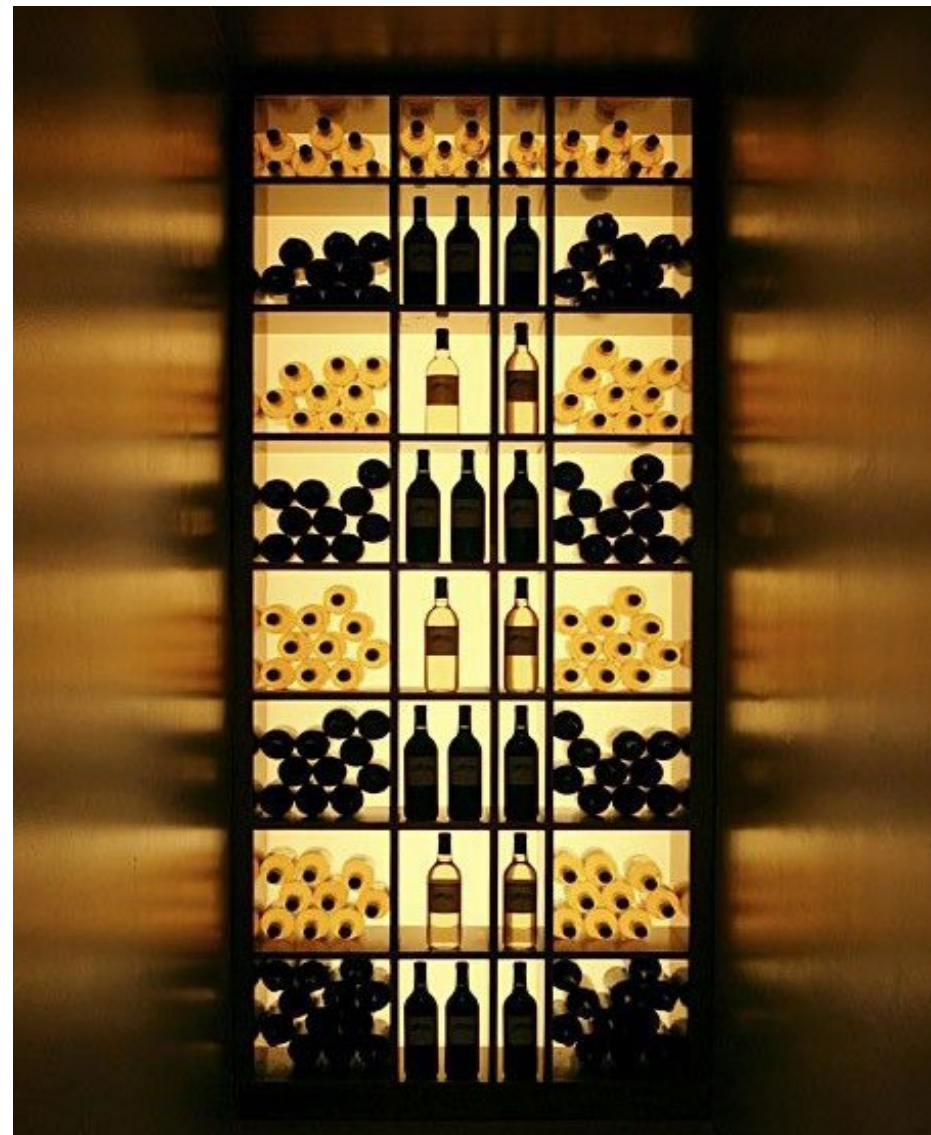

CONTEMPORARY ART CELLAR FEATURE WALL