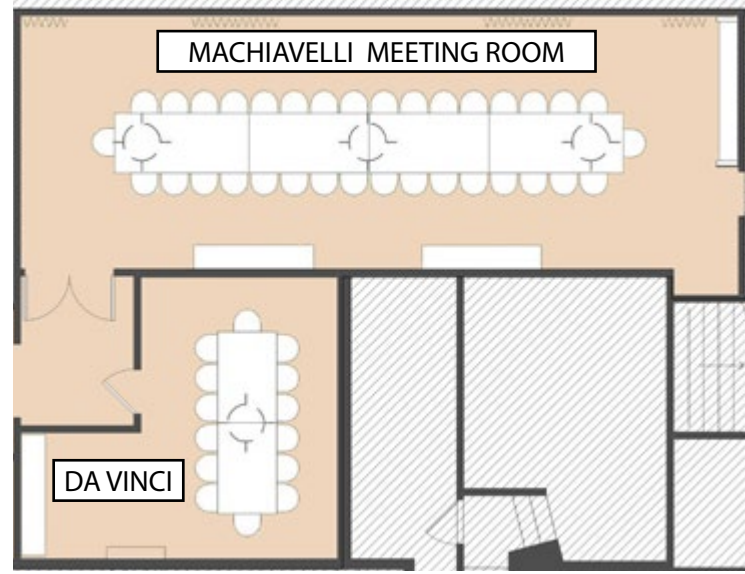

CHAIR AT TABLE

TABLE BASE

AREA RUG

BAR | RENDERING

BAR | DESIGN SOLUTION

BAR ELEVATION - CLOSED

Back bar displays eclectic and locally curated painting with bottle or glass storage below

BAR ELEVATION - OPEN

Back bar opens to display backlit 60"TV and bottles or decorative accessories

BAR WITH ATTITUDE,
HIGHLY-LACQUERED YELLOW
BAR INSPIRED BY THE SLEEK
ITALIAN AUTOMOTIVE FINISH

THE CELLAR | PREFUNCTION & MEETING ROOMS

THE CELLAR | PREFUNCTION

CONTEMPORARY WINE CELLAR FEATURE WALL

CONTEMPORARY ART CELLAR FEATURE WALL

RICH, TRAVERTINE WALLS W/ ACCENT LIGHT

THE CELLAR | MEETING ROOMS

NEW LIT BOTTLE FEATURE WALL WITH LIGHT TABLES & CHAIRS

NEW VENETIAN PLASTER WALLS WITH CLASSIC DRAPERY

NEW SOPHISTICATED MOBILE BAR

SECOND FLOOR | MEETING ROOM + BOARDROOM

NEW LIT BOTTLE FEATURE WALL WITH LIGHT TABLES & CHAIRS

NEW VENETIAN PLASTER WALLS WITH CLASSIC DRAPERY