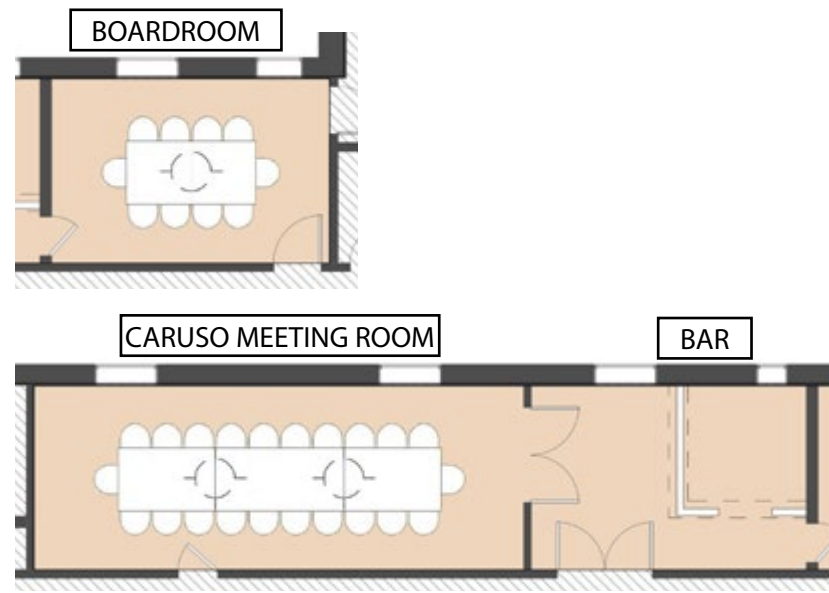

CHAIR AT TABLE

TABLE BASE

AREA RUG

BAR | RENDERING

BAR | DESIGN SOLUTION

BAR ELEVATION - CLOSED

Back bar displays eclectic and locally curated painting with bottle or glass storage below

BAR ELEVATION - OPEN

THE CELLAR | PREFUNCTION

CONTEMPORARY WINE CELLAR FEATURE WALL

CONTEMPORARY ART CELLAR FEATURE WALL

RICH, TRAVERTINE WALLS W/ ACCENT LIGHT

THE CELLAR | MEETING ROOMS

NEW LIT BOTTLE FEATURE WALL WITH LIGHT TABLES & CHAIRS

NEW VENETIAN PLASTER WALLS WITH CLASSIC DRAPERY

NEW SOPHISTICATED MOBILE BAR

SECOND FLOOR | MEETING ROOM + BOARDROOM

NEW LIT BOTTLE FEATURE WALL WITH LIGHT TABLES & CHAIRS

NEW VENETIAN PLASTER WALLS WITH CLASSIC DRAPERY