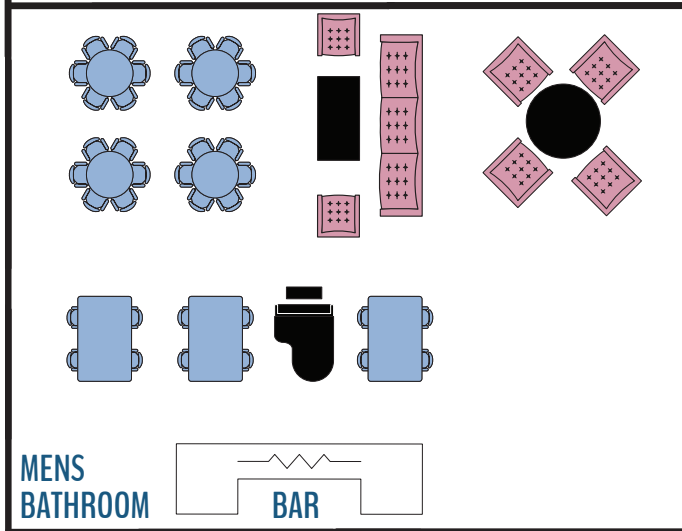

TERRACE

DINING ROOM

1650 sq ft  
accommodates up to 125

PRIVATE ROOM

475 sq ft  
accommodates up to 25

ENTRANCE

HOST

LOUNGE

LADIES BATHROOM