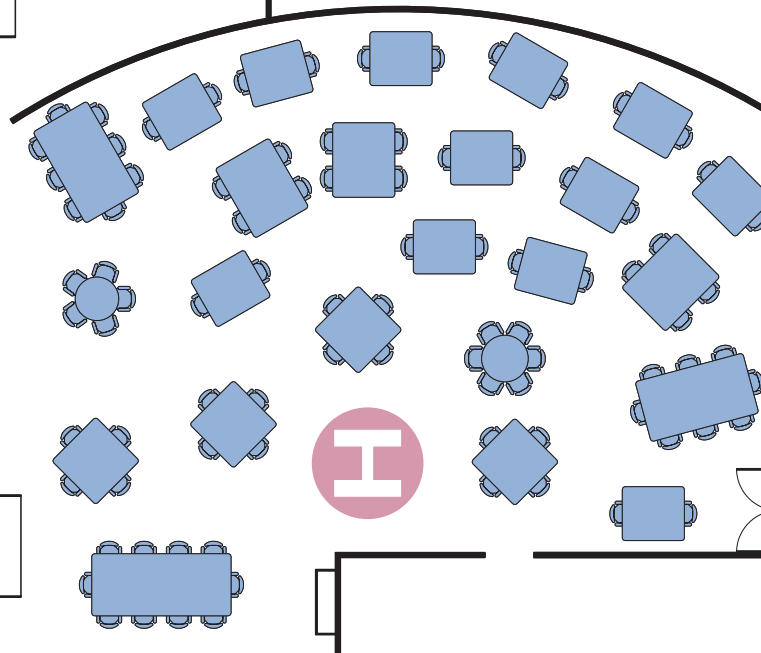

TERRACE

DINING ROOM

1650 sq ft  
accommodates up to 125

PRIVATE ROOM

475 sq ft  
accommodates up to 25

ENTRANCE

HOST

LOUNGE

LADIES BATHROOM