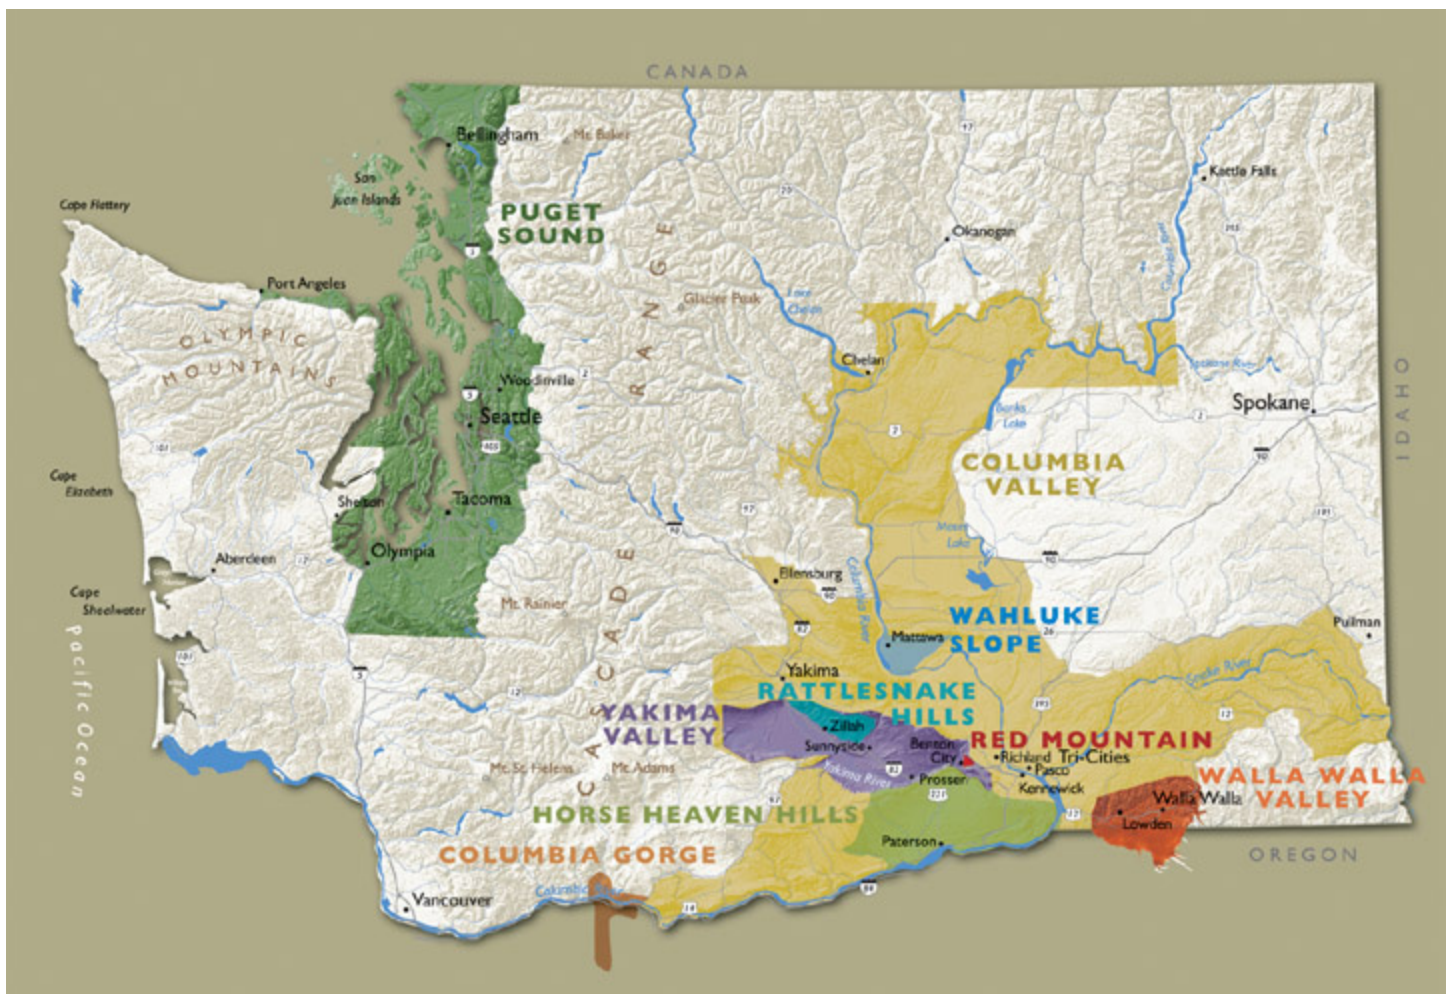

WINE PHILOSOPHY

As Walla Walla's premier luxury hotel, the wine list at the Marcus Whitman Hotel focuses primarily on local vineyards and producers. We are blessed to be in one of the world's most exciting wine regions. From the coastal climates of the West, to the desert climates of the East, Washington State is unmatched in varietals, styles, and quality. We hope you enjoy our offerings. Please let us know if you have a personal favorite not listed. You may find it here on your next visit.

The Ultimate Wine Country Experience!

WASHINGTON AVA REGIONS

What is so unique about Washington wine country? First, there two distinct sides to Washington State; Eastern Washington, where most of the vinifera (wine) grapes are grown and which has desert like conditions and sparse population; and Western Washington where the temperate conditions are more conducive to growing cooler climate vinifera and non-vinifera grapes, but where most of the state's population resides.

The individual soils of Washington State vineyards vary, but overall it is said that Washington has sandy, silty, loam soils as a result of ancient cataclysmic flooding, volcanic and glacial action. These soils drain well and are conducive to deep root growth - important for vines to make it through cyclical freeze events in Eastern Washington. These soils also stop the vineyard pest phylloxera from spreading, allowing our vinifera vines to be planted on their own rootstock.

Walla Walla Valley AVA

Established in 1984, the Walla Walla Valley AVA has a rich history of wine grape growing by the immigrants who settled this area. Walla Walla was once the largest city in the Washington territory so plantings go back to the 1800's. This area only has about 1,600 acres of vineyard due to the threat of "freeze events".