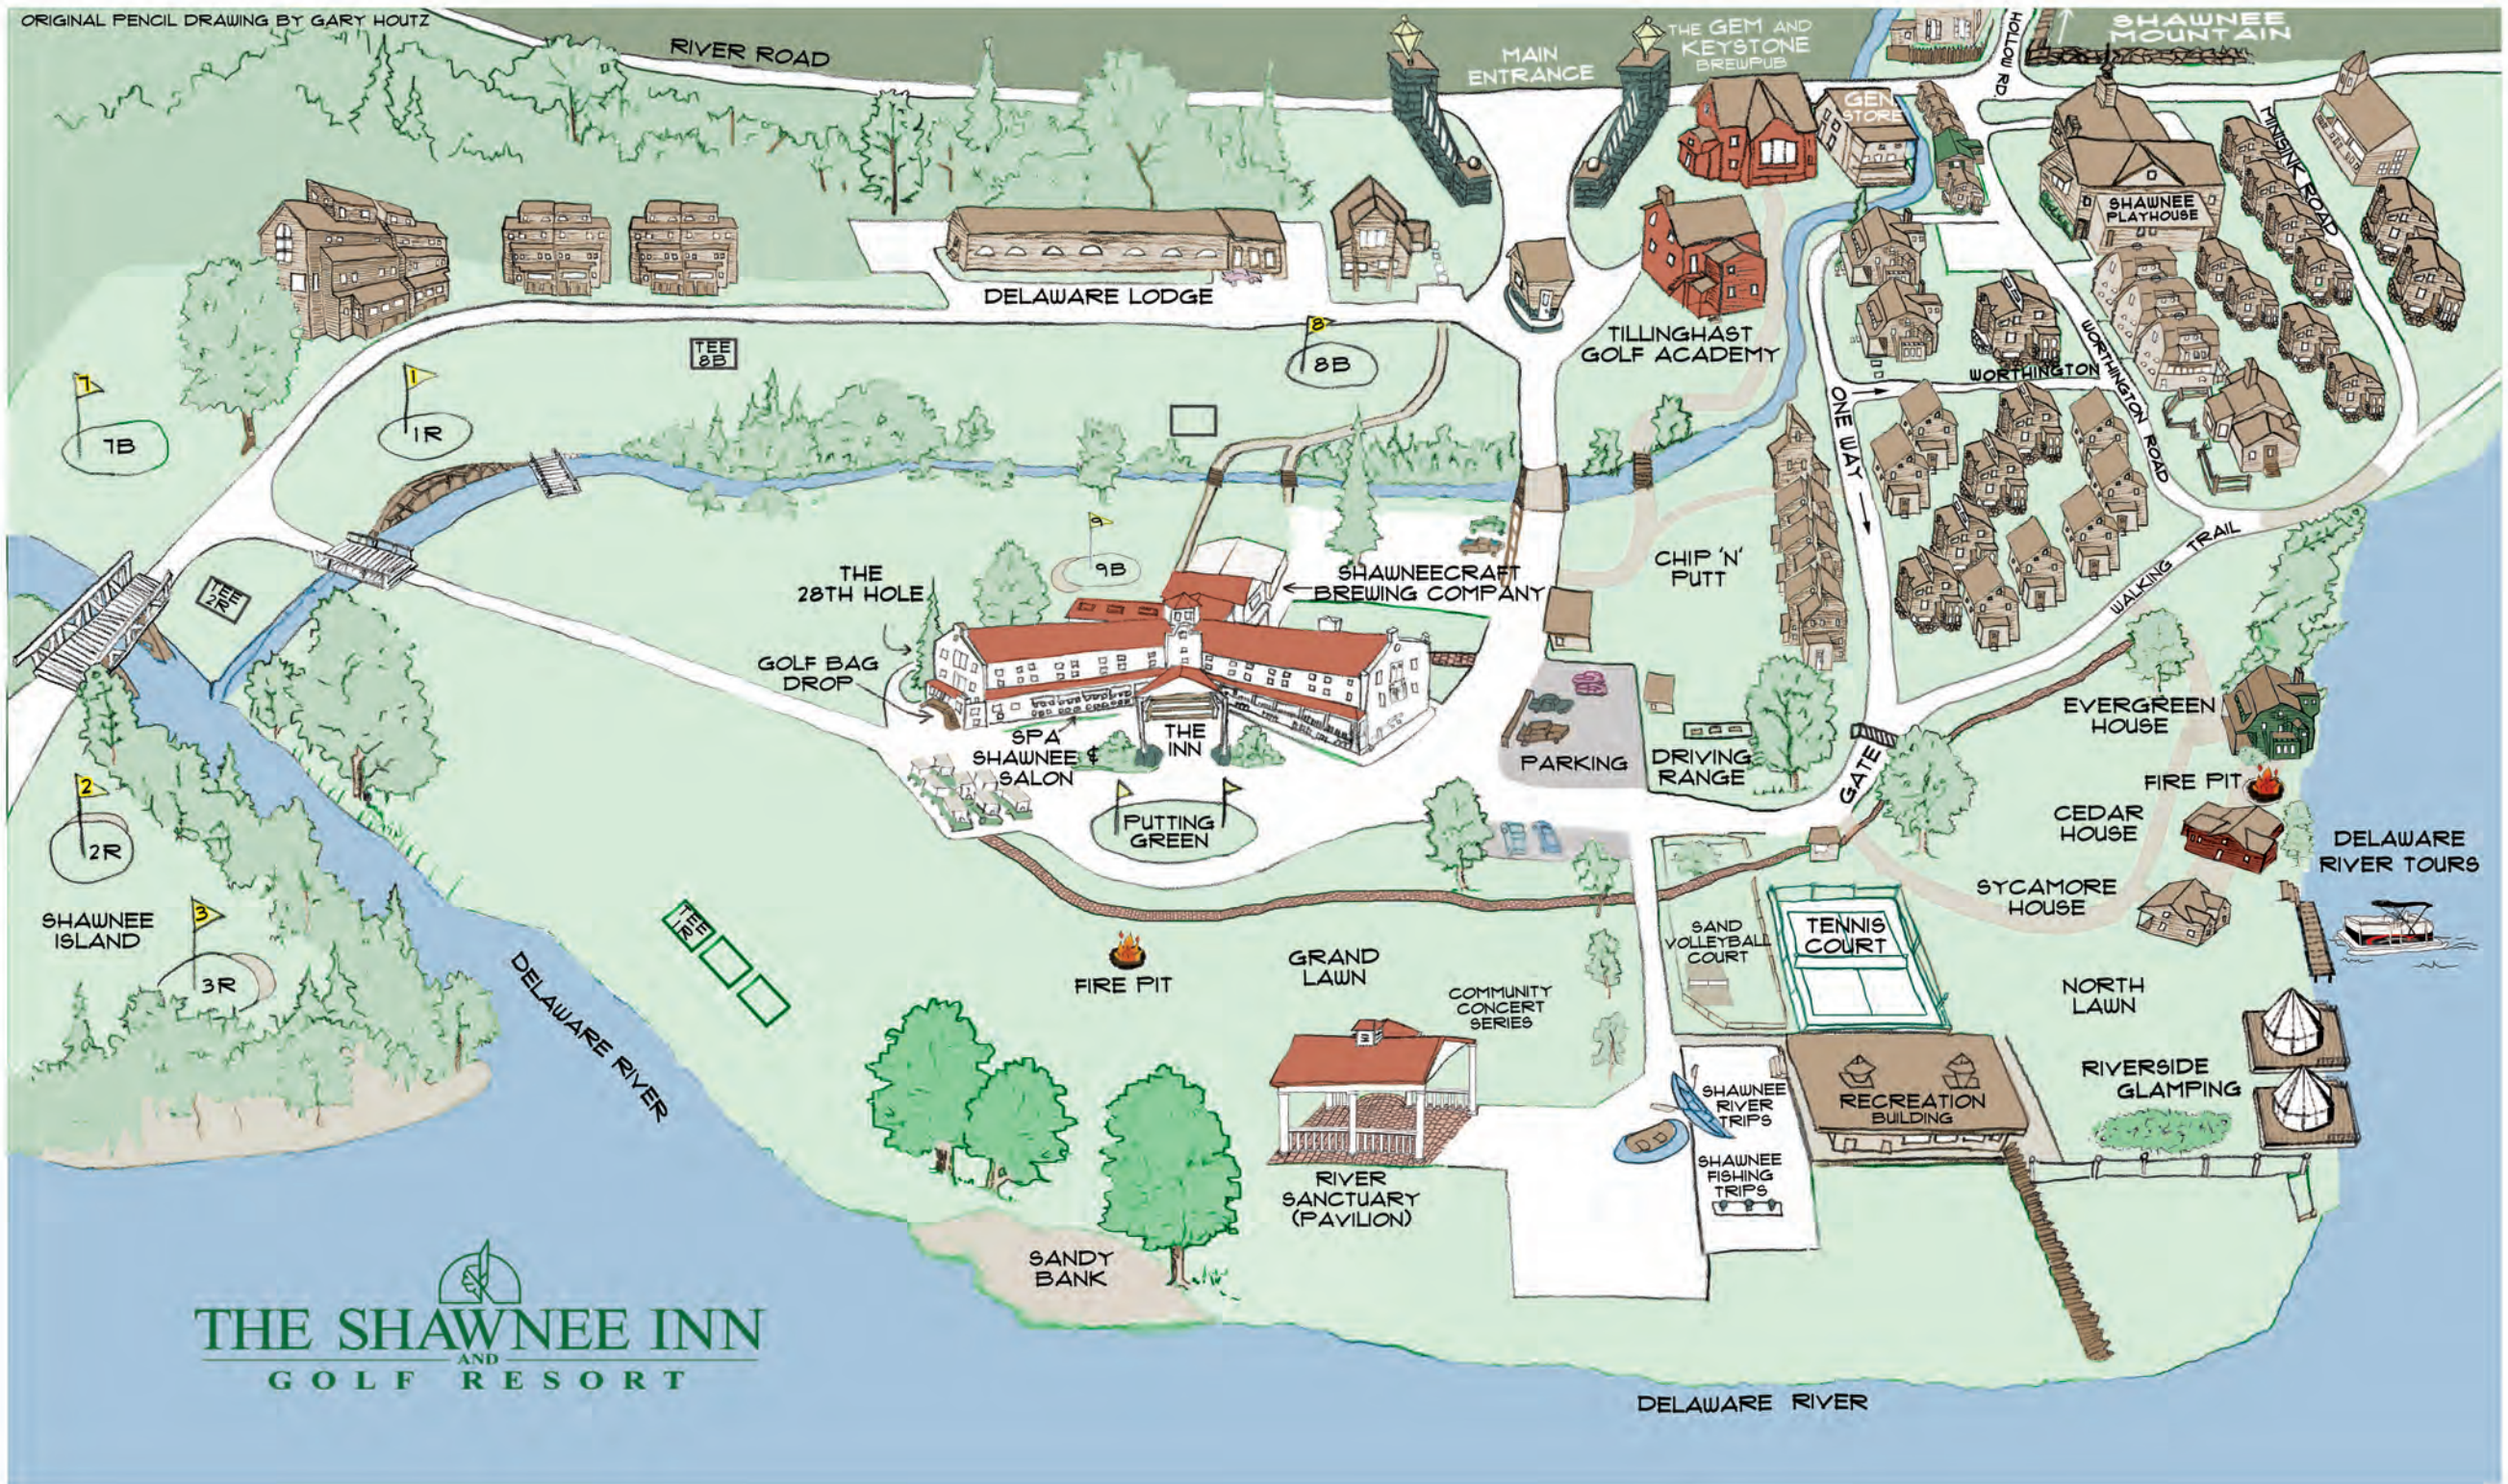

ORIGINAL PENCIL DRAWING BY GARY HOUTZ

THE SHAWNEE INN
 AND
GOLF RESORT

DELAWARE RIVER