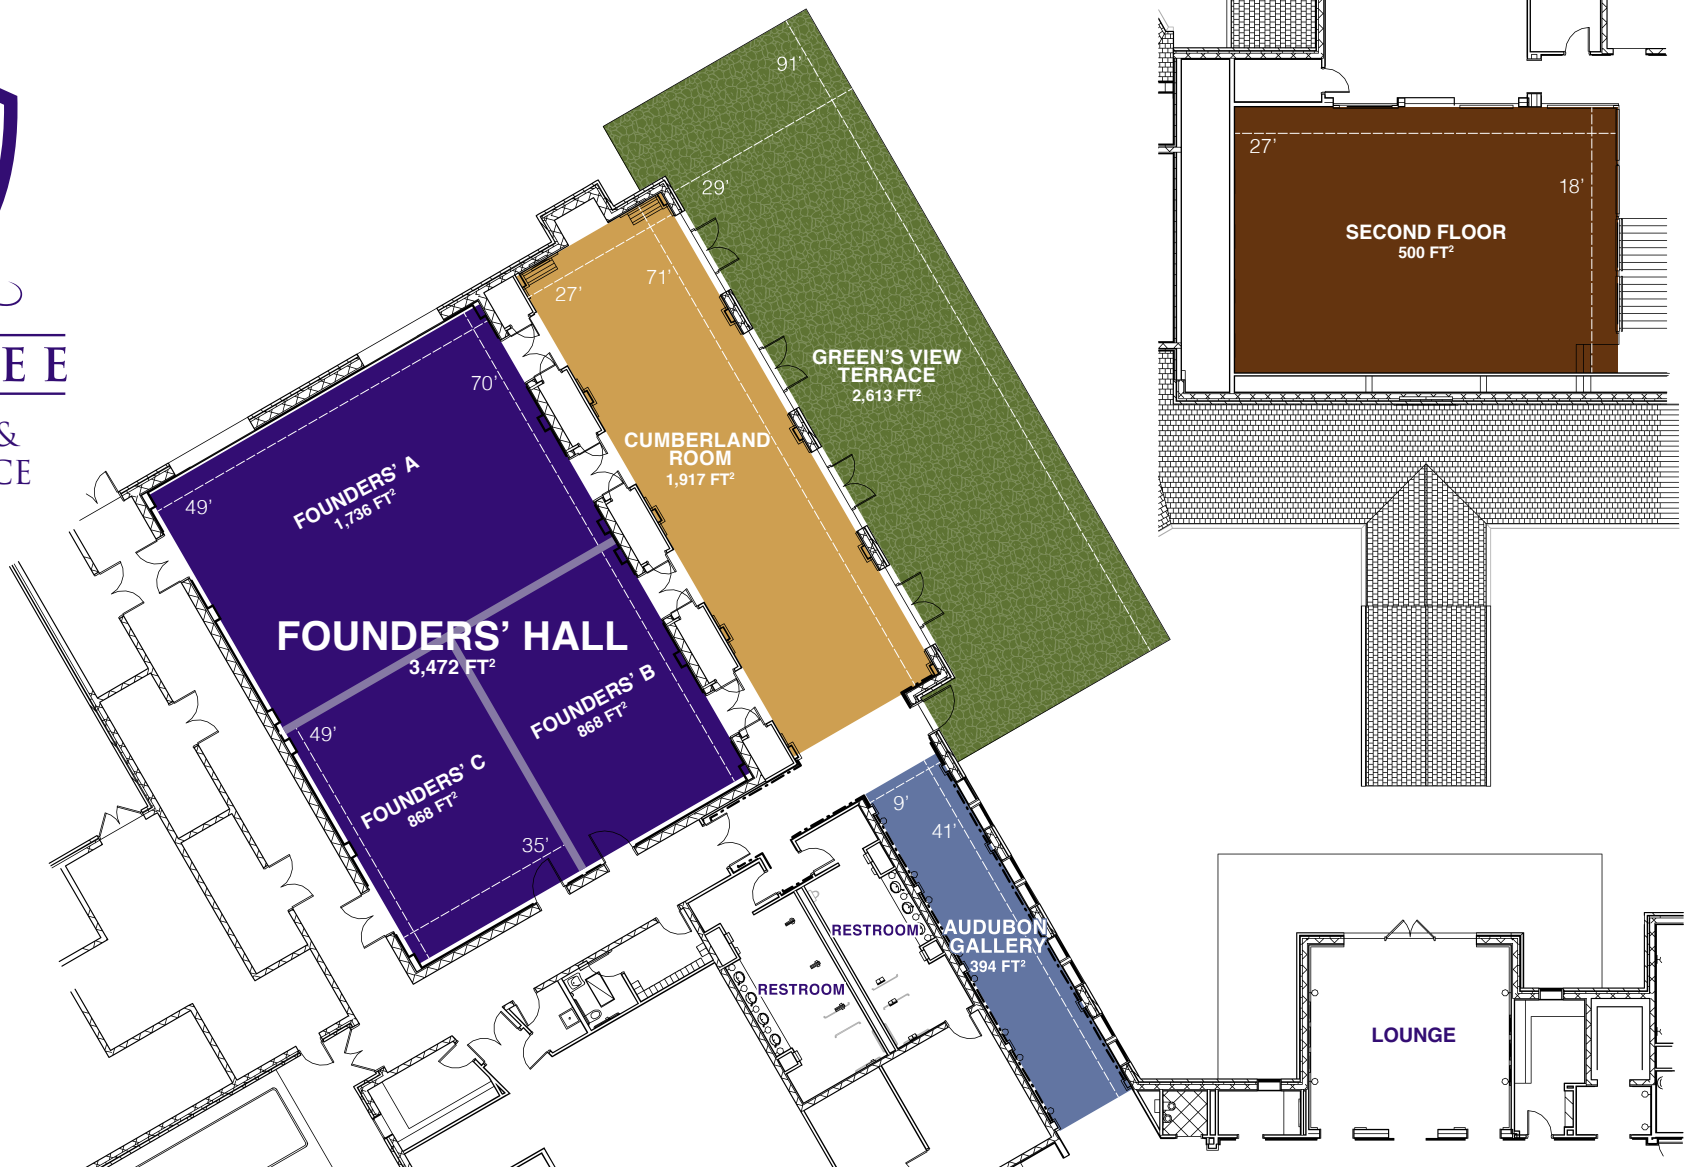

MEETING & EVENT SPACE

Space	Length	Width	Sq. Ft.	Cocktail Reception	Seated Banquet	Theater	Classroom	Conference	Hollow Square	U Shape	Trade Show (8x10 Booth)
Founders' Hall	70'	49'	3,472	550	220	425	245	115	100	100	22
Founders' A	35'	49'	1,736	275	140	215	120	55	45	45	11
Founders' B	35'	24'	868	144	70	100	60	30	24	24	5
Founders' C	35'	24'	868	144	70	100	60	30	24	24	5
Founders' B & C	35'	49'	1,736	275	140	215	120	55	45	45	11
Cumberland	71'	27'	1,917	300	-	230	-	-	-	-	12
Green's View	91'	29'	2,639	430	215	-	-	-	-	-	16
Audubon Gallery	41'	9'	394	65	-	-	-	-	-	-	2
Second Floor	27'	18'	500	80	40	60	35	15	14	14	-