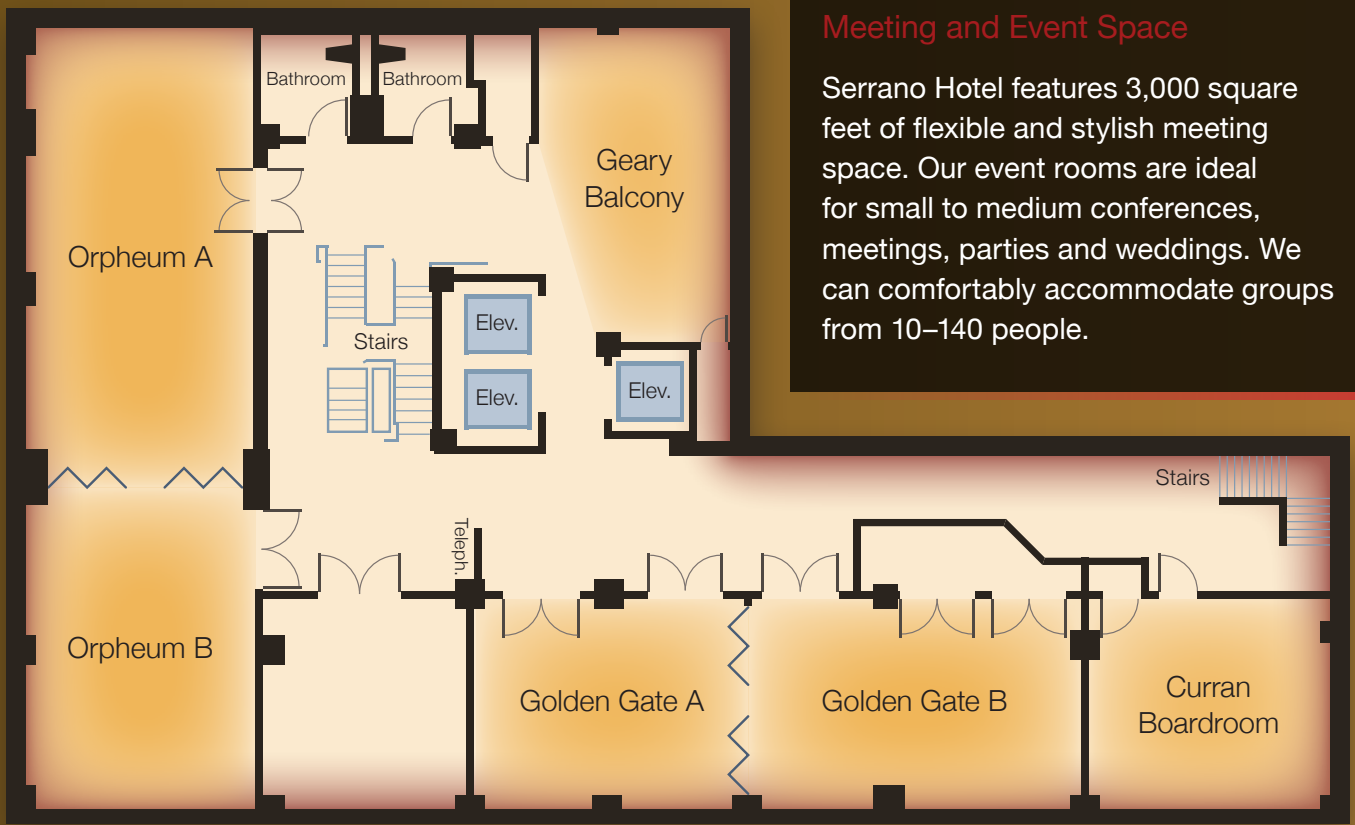

Our concierge can help you sort through all there is to see and do in San Francisco. Please call 415.885.2500.

Catering

Jasper's Corner Tap and Kitchen is open all day for breakfast, lunch, dinner, snacks and drinks. Jasper's features 18 beers on tap, a wide variety of fun cocktails, personable service and delicious casual food. The Jasper's kitchen also expertly handles catering.

Meeting and Event Space

Serrano Hotel features 3,000 square feet of flexible and stylish meeting space. Our event rooms are ideal for small to medium conferences, meetings, parties and weddings. We can comfortably accommodate groups from 10–140 people.

Seating capacity

Meeting Room	Dimensions	Ceiling Ht.	Sq. Ft.	Conference	Theatre	Classroom	Hollow Sq.	U-Shape	Banquet	Reception
Orpheum Room	18' x 60.5'	8'	1,089	48	120	60	50	40	80	140
Orpheum A	18' x 36'	8'	648	28	40	30	32	28	32	100
Orpheum B	18' x 24.5'	8'	441	22	20	24	24	21	24	40
Golden Gate	16' x 47.5'	8'	760	28	40	40	35	30	40	70
Golden Gate A	16' x 21.5'	8'	344	22	20	15	18	14	16	30
Golden Gate B	16' x 26'	8'	416	22	20	15	18	14	16	30
Curran Boardroom	16' x 19'	8'	304	10	—	—	—	—	12	—
Geary Balcony	—	8'	400	—	—	—	—	—	—	30