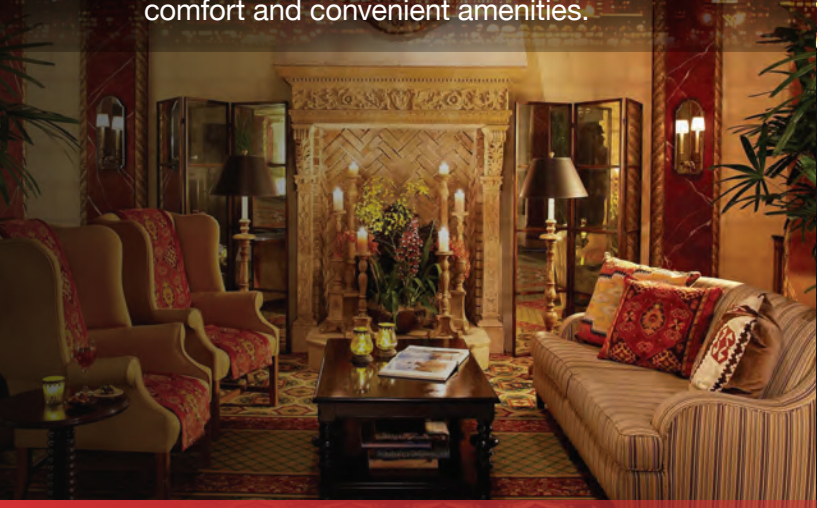

The **Serrano Hotel** is steps away from Union Square, perfectly positioned in the Theater District of San Francisco. Our 236 rooms and 3,000 square feet of meeting space offer superb comfort and convenient amenities.