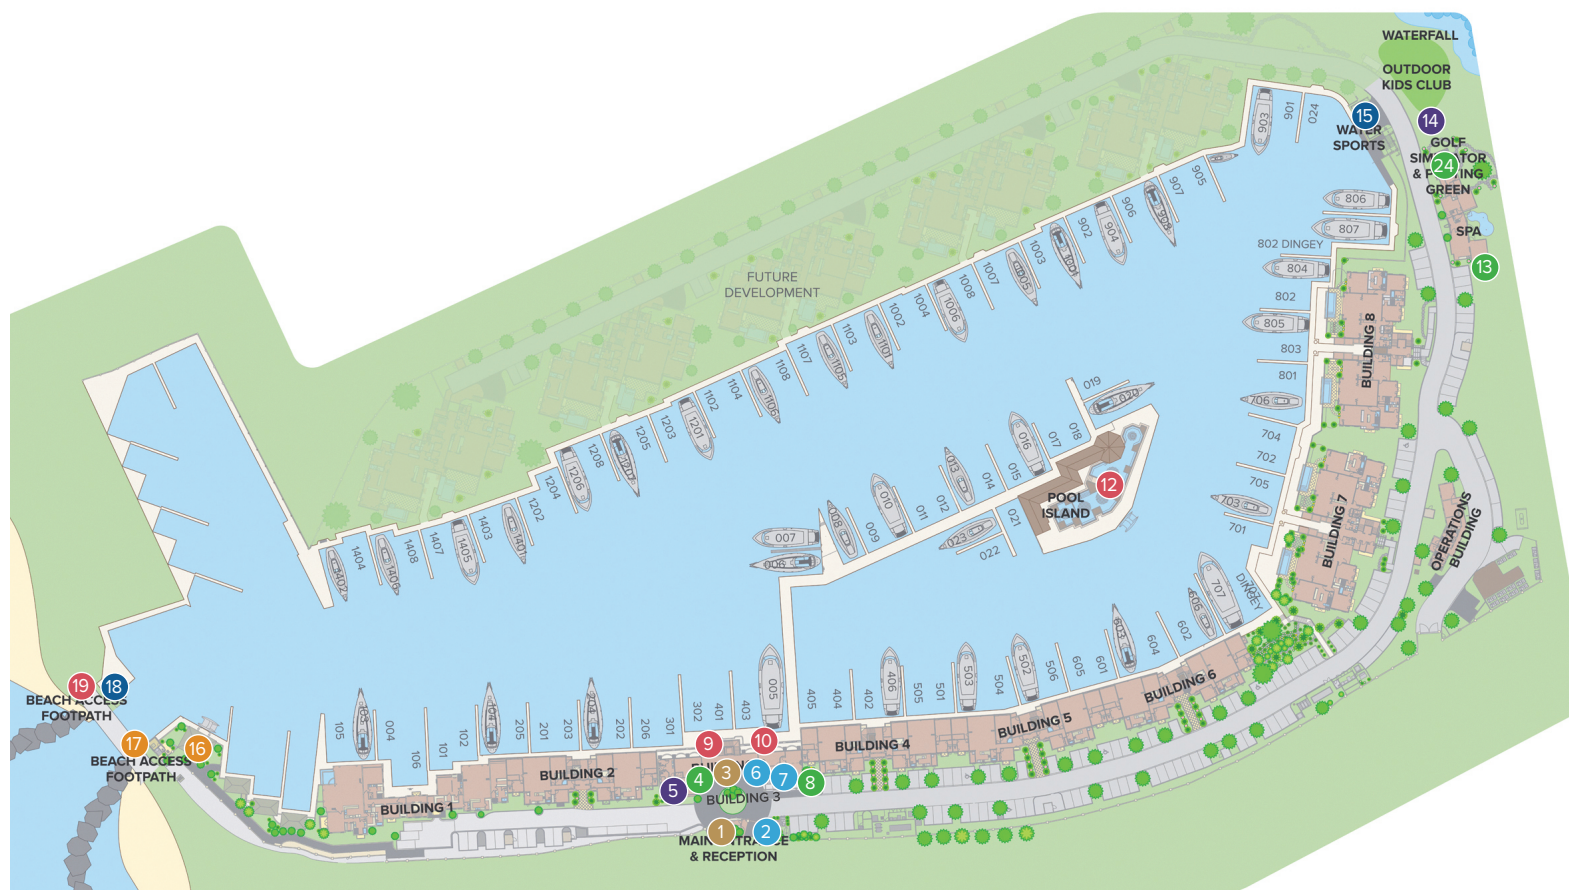

# PORT FERDINAND

MARINA AND LUXURY RESIDENCES

## AMENITIES KEY

- |   |                            |    |                                |    |  |
|---|----------------------------|----|--------------------------------|----|--|
| 1 | Main Entrance              | 8  | Fitness Centre                 | 16 | Security & Control Centre                |
| 2 | Security                   | 9  | RELISH Dockside                | 17 | Marina Entrance Bridge                   |
| 3 | Reception & Concierge      | 10 | 13 59 Restaurant               | 18 | Beach Facility                           |
| 4 | Private Training Room      | 12 | The Quarterdeck Bar & Pizzeria | 19 | Shipsack Beach Bar                       |
| 5 | The Pirate's Den           | 13 | The Sand Box Spa               | 24 | Adult Recreation Centre & Golf Simulator |
| 6 | Sales Office               | 14 | Buccaneer's Hideout            |    |  |
| 7 | Business & Conference Area | 15 | Watersports Facility           |    |  |