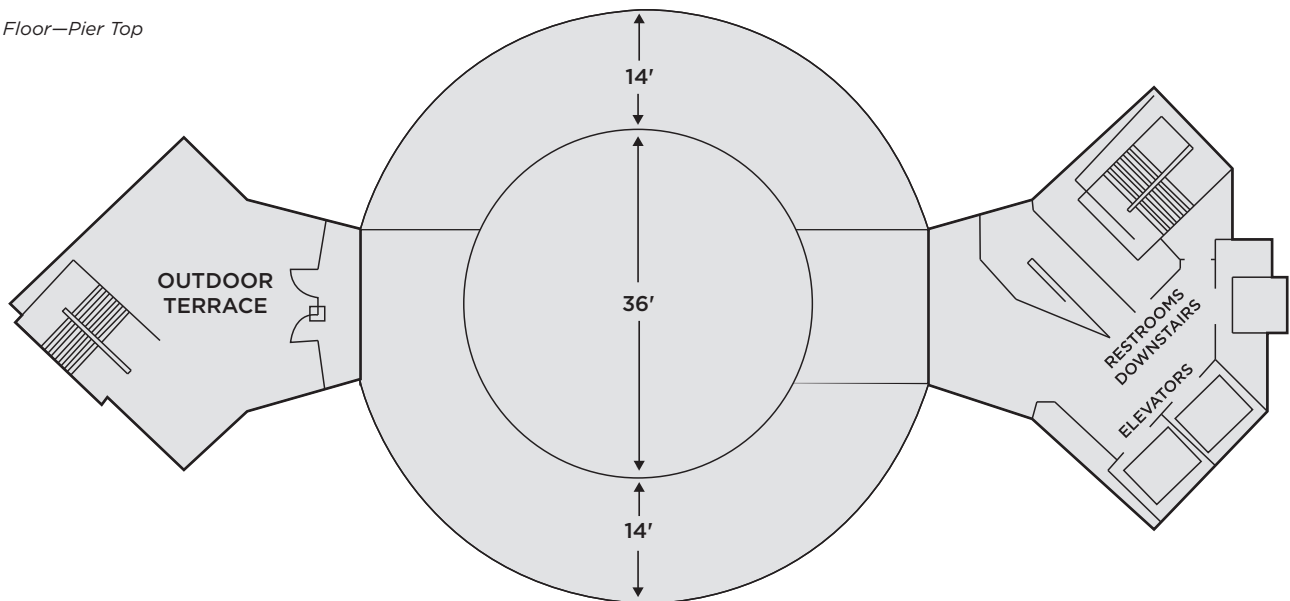

Penthouse Floor—Pier Top