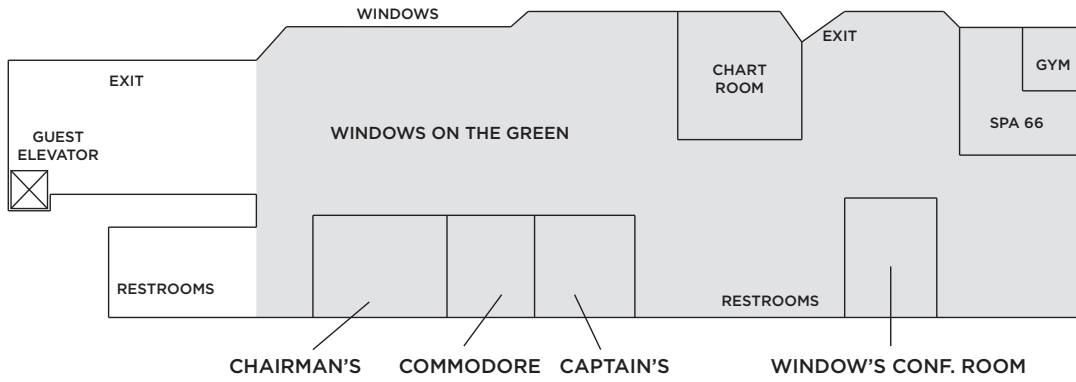

FLOOR PLAN

Ground Level