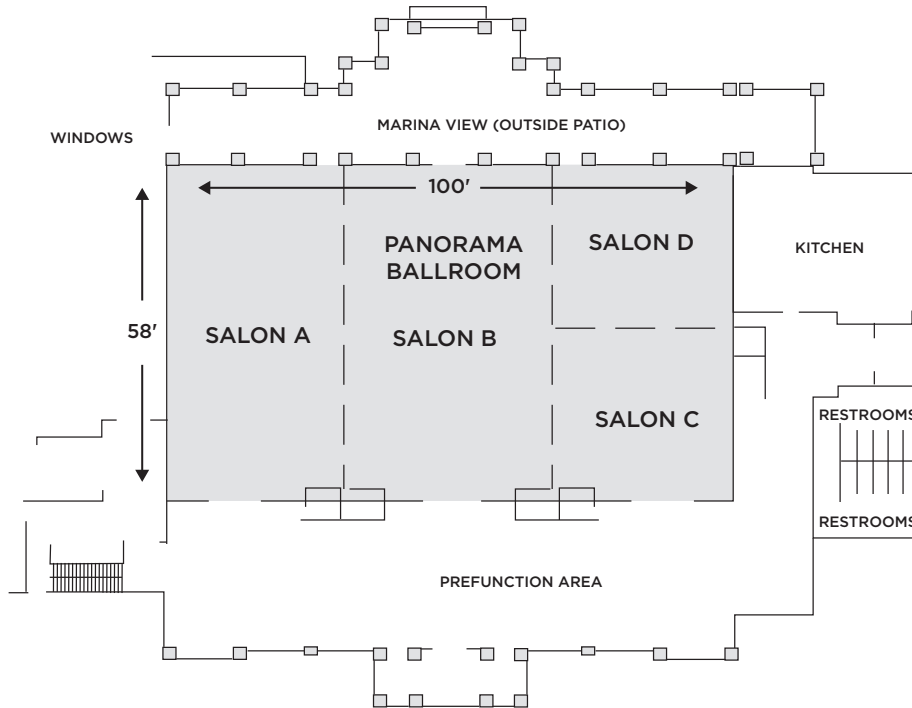

FLOOR PLAN

Panorama Ballroom