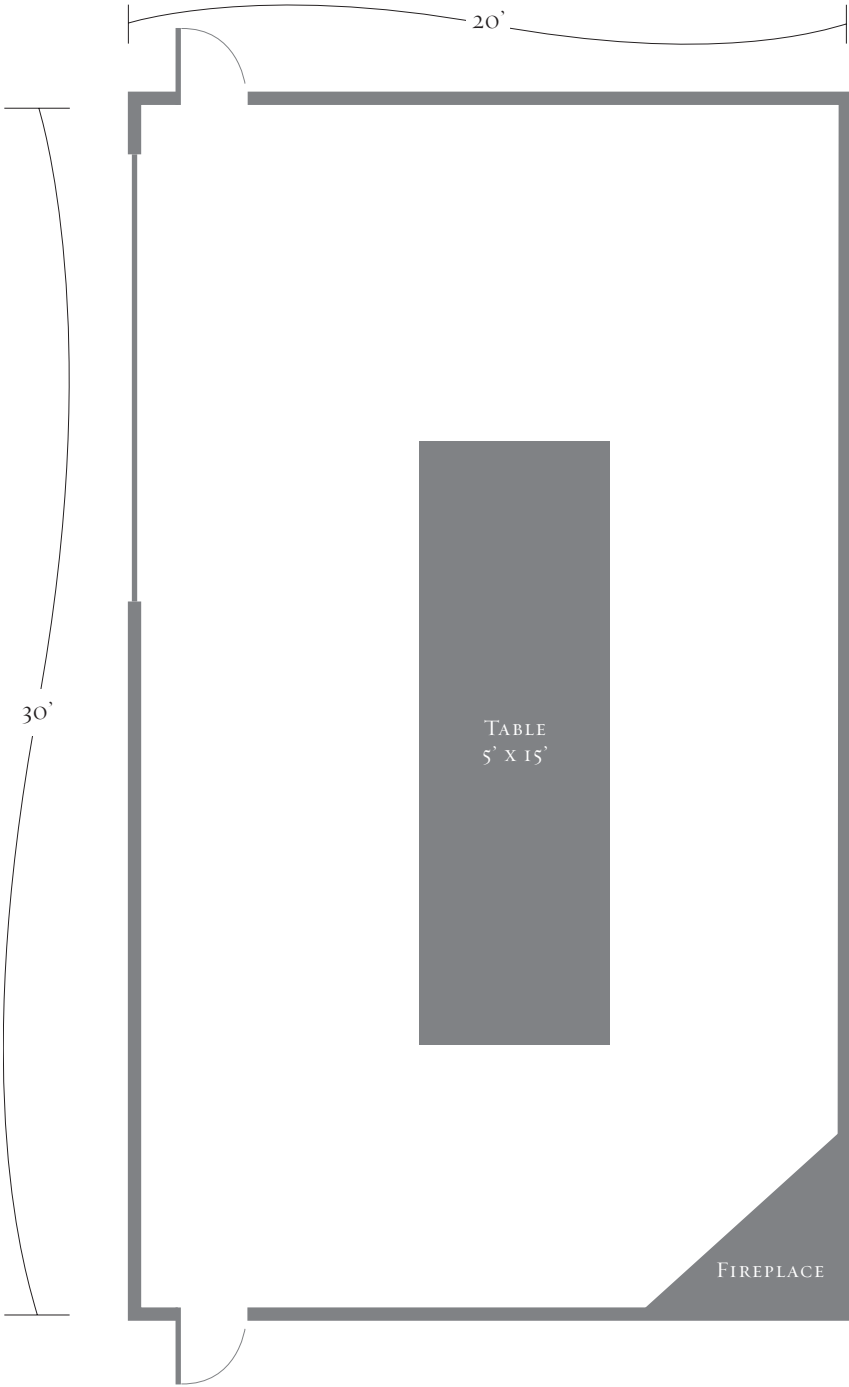

# VINTNER'S BOARDROOM

CONFERENCE ROOM	CONFERENCE / U-SHAPE	CLASSROOM	THEATER	RECEPTION	BANQUET	LENGTH/ WIDTH	CEILING HEIGHT	SQUARE FEET
Vintner's Boardroom	14					30' x 20'	9'	600