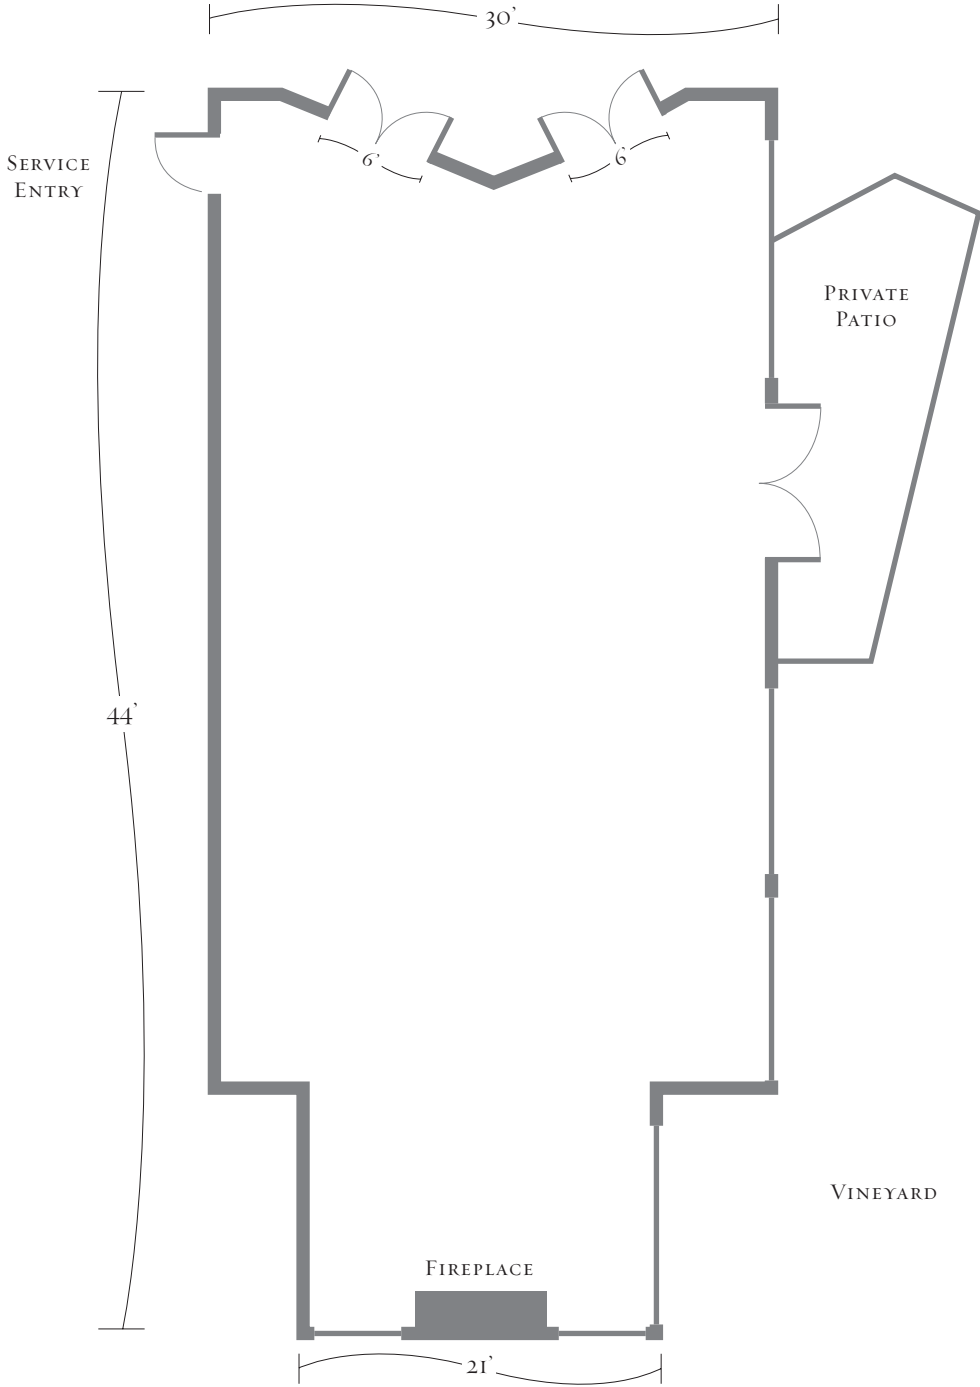

VINTAGE HALL

CONFERENCE ROOM	CONFERENCE / U-SHAPE	CLASSROOM	THEATER	RECEPTION	BANQUET	LENGTH/ WIDTH	CEILING HEIGHT	SQUARE FEET
Vintage Hall	32	50	50	50	50	44' x 30'	16'	1,160