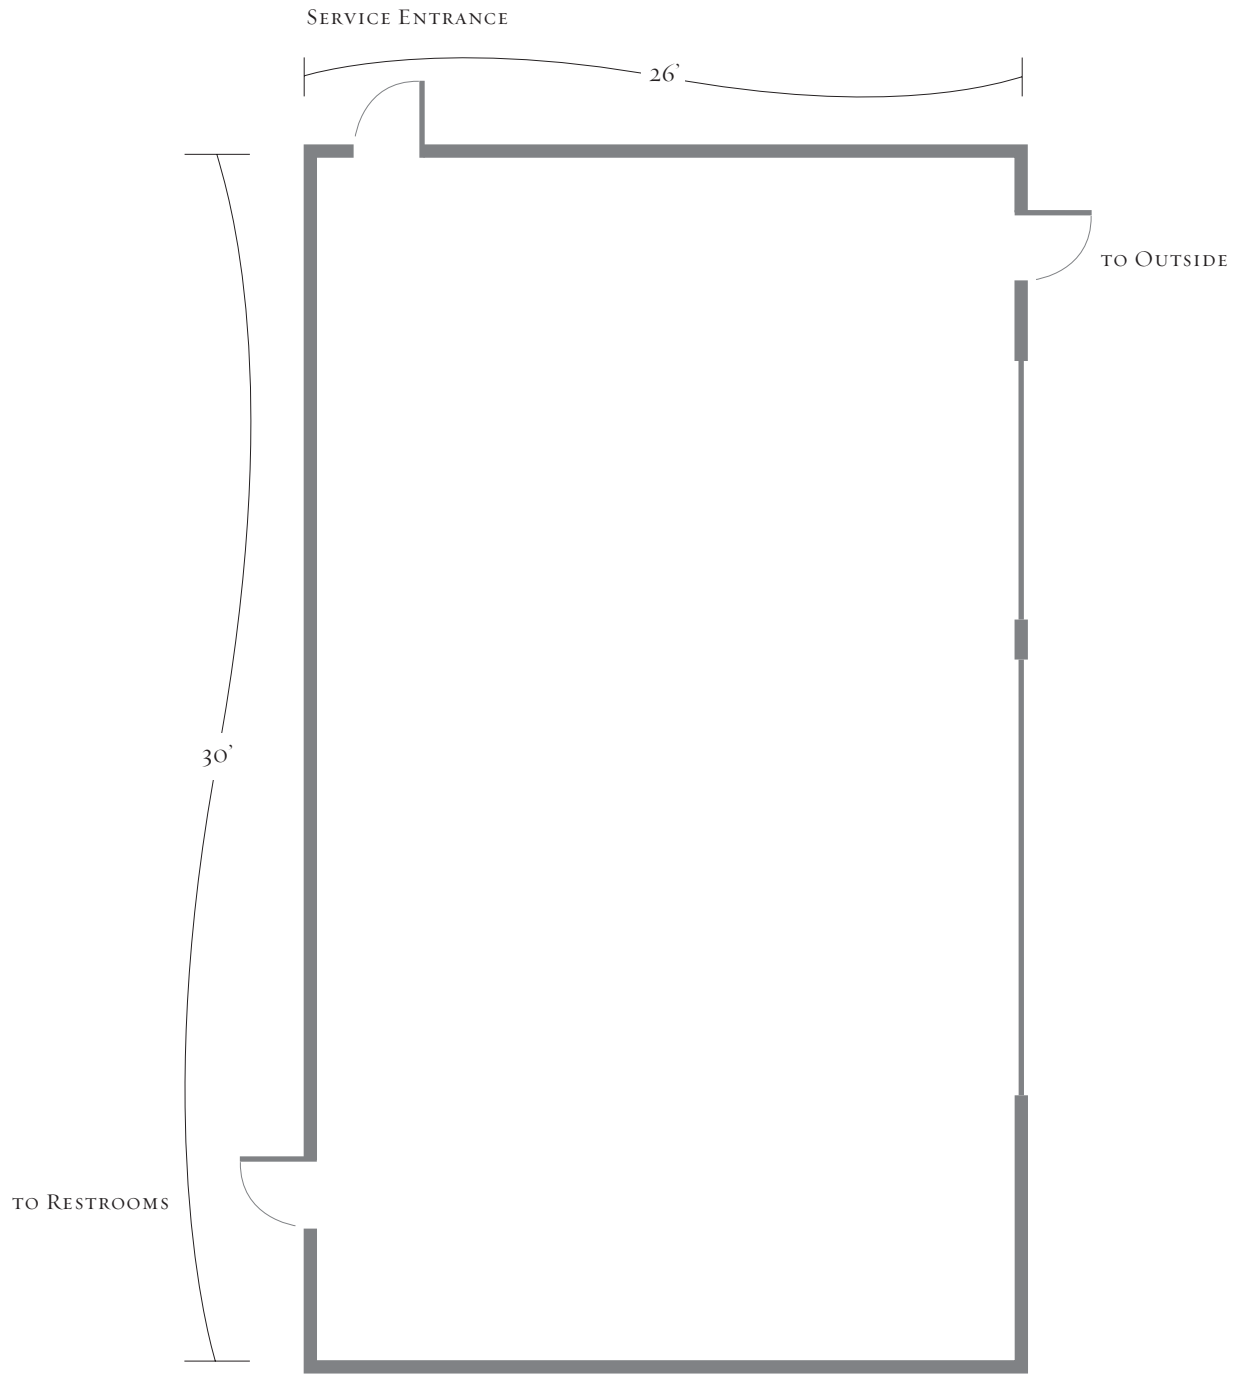

# ESTATE ROOM

CONFERENCE ROOM	CONFERENCE / U-SHAPE	CLASSROOM	THEATER	RECEPTION	BANQUET	LENGTH/ WIDTH	CEILING HEIGHT	SQUARE FEET
Estate Room	24	32	30	32	32	30' x 26'	9'	780