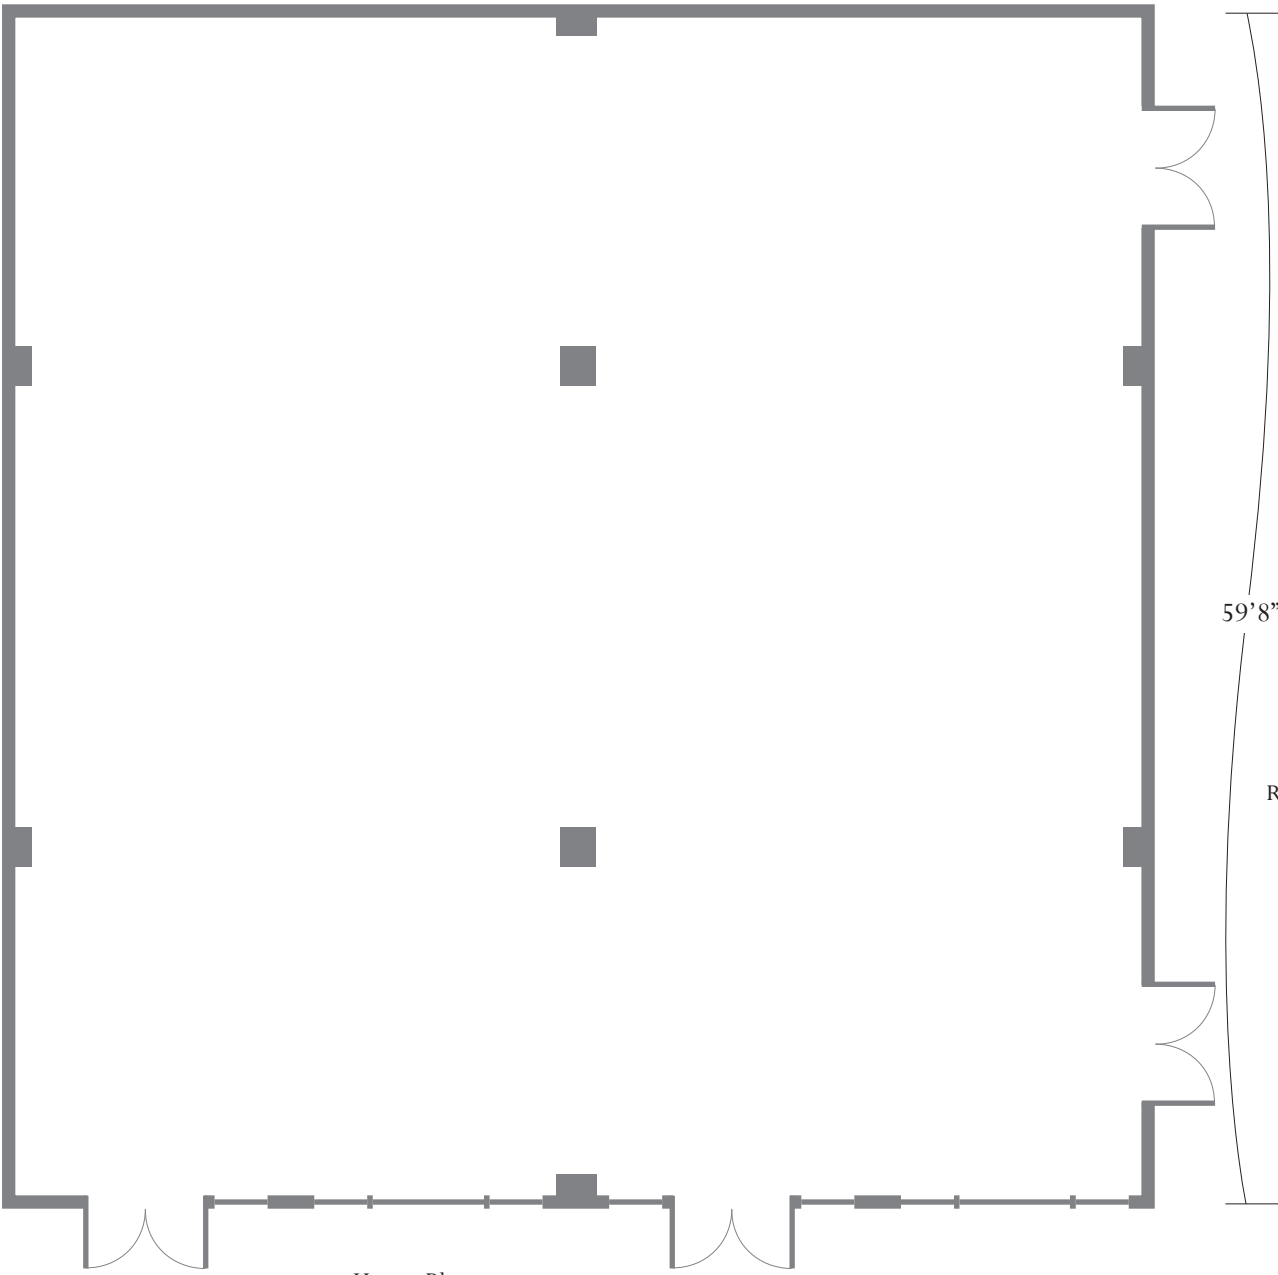

56'7"

Service Corridor

59'8"

Restrooms

Foyer

Upper Plaza

Monterey Bay