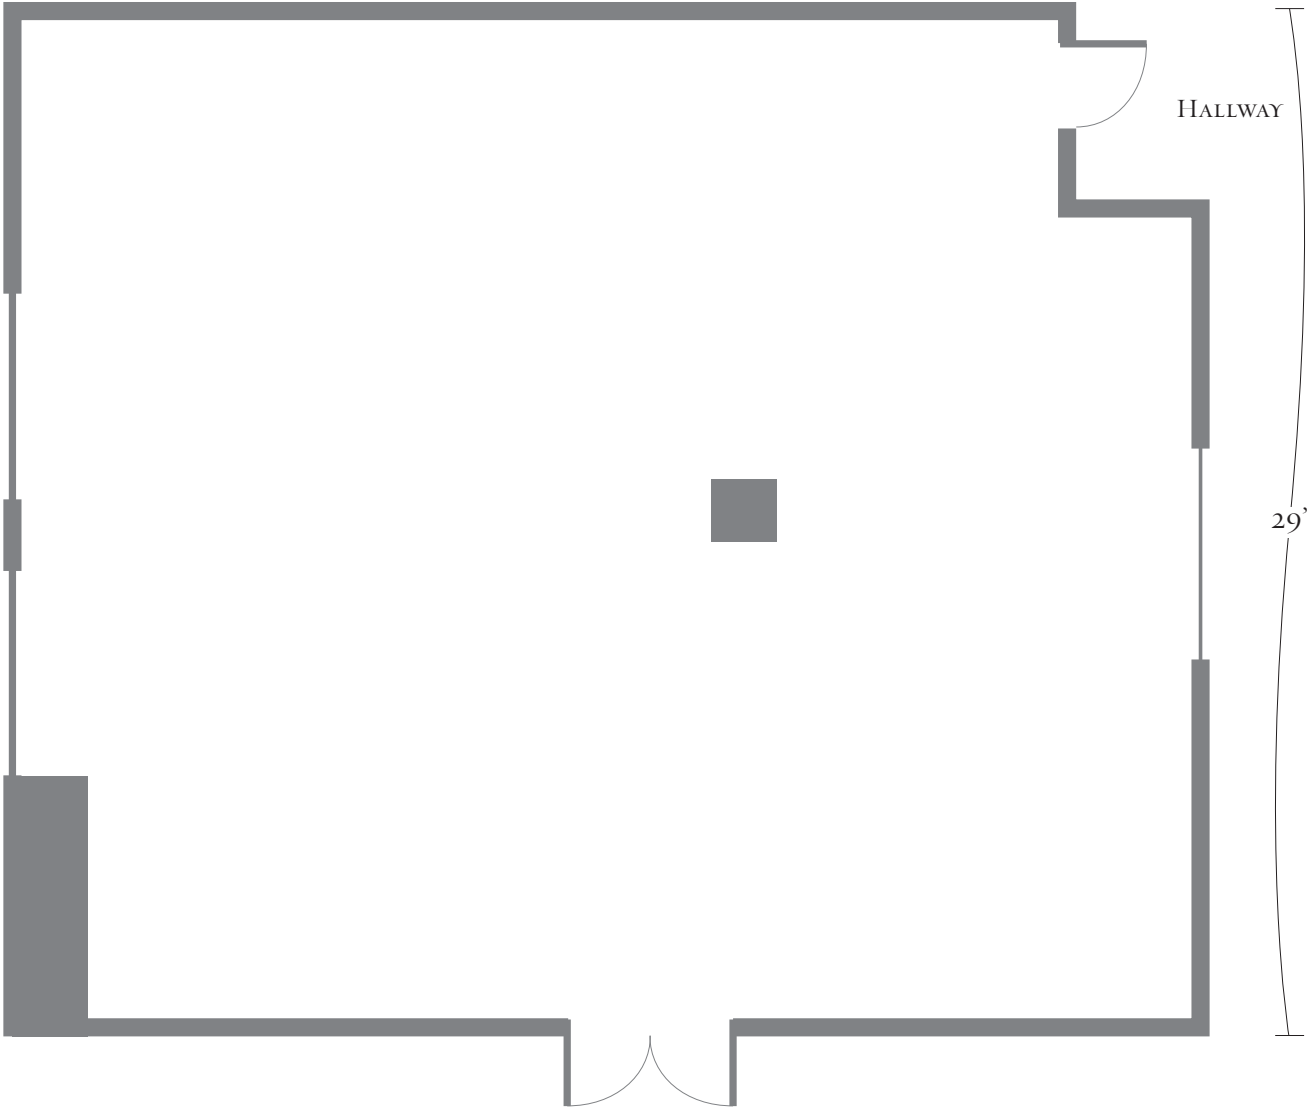

BEN FRANKLIN ROOM

33'9"

HALLWAY

29'

FOYER

SECOND FLOOR OVERLOOKING LOBBY