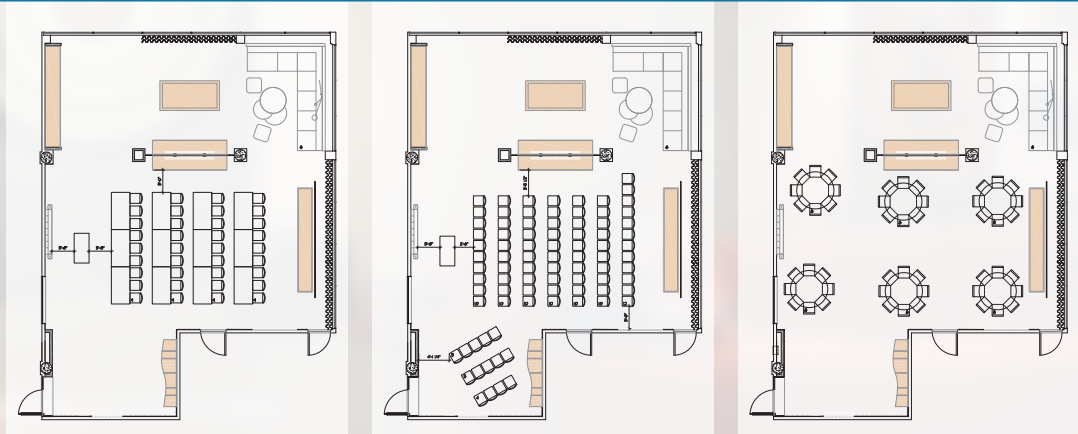

THE COLOSSEUM

CREATIVITY + BUSINESS

Capacity:

- 20 People— UShape
- 24 People— Hollow Square
- 36 People— Classroom
- 50 People— Full Rounds
- 90+ People— Reception

Contact Nel Centro for additional information on menu and pricing for private events at 503-484-1096.