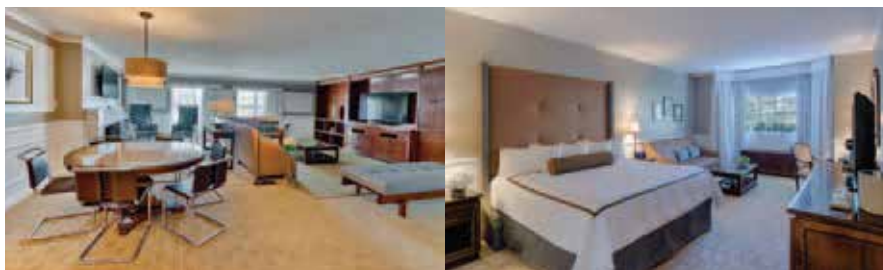

New Rooms & Suites

CONTACT INFORMATION

45 Seventh Street
Garden City, NY 11530
Sales: 516.747.3000
GardenCityHotel.com

QUICK FACTS

269 Guest Rooms
Kings/Doubles/Suites 177/76/16
Check-In/Check-Out 3pm/11am
Pet-friendly
100% Non-smoking hotel
24-hour in-room dining
24-hour concierge
Valet & Self Parking
Multilingual hotel staff

AMENITIES

Broadband & wireless Internet
G-link connectivity technology
Mini-refrigerators in room
100% cotton bath towels
Non-allergenic pillows
Plush pillow-top mattresses
Bathrobes & slippers by request
Hairdryer
Iron & ironing board
In-room safety deposit box
ADA approved guest rooms
Boutique amenities
Keurig® brewer

DINING

Polo Steakhouse
Polo Lounge
Patio Bar – seasonal

SPA & FITNESS

Red Door Spa
Indoor Pool
Fitness Center

NEARBY

Adelphi University, Hofstra University, Molloy College, Long Island Children's Museum, Cradle of Aviation Museum, Roosevelt Field Shopping Center, Americana Manhasset, Eisenhower Park, Jones Beach State Park, Nikon Theatre at Jones Beach

AIRPORT/NYC PROXIMITY

24 miles to New York City
JFK International 12 Miles
LGA 16 miles
Long Island Railroad Across the Street