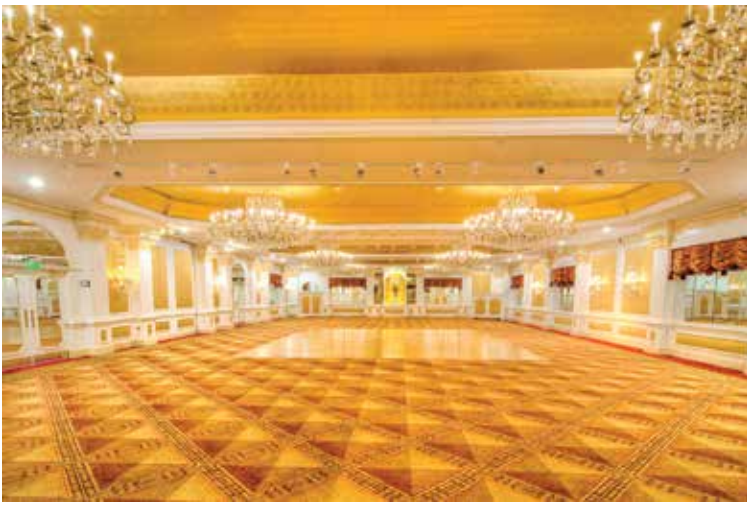

AIRPORT/NYC PROXIMITY

24 miles to New York City
JFK International 12 Miles
LGA 16 miles
Long Island Railroad Across the Street

CAPACITY CHART

Over 30,000 sq. ft of meeting and event space

Room Name	Dimensions	Sq. Feet	Ceiling	Classroom	Hollow Sq.	Round	Theatre	U-Shape	Reception
Grand Ballroom	105'x54'	5,670	13'3"	325	144	500	650	125	600
Royale	50'x54'	2,700	13'3"	150	84	250	300	60	325
Regence	50'x54'	2,700	13'3"	150	84	250	300	60	325
Grand Salon	45'x54'	2,565	9'6"	84	36	200	200	30	250
Petit Salon	40'x24'	924	8'2"	40	42	80	75	75	100
Concorde Salon	39'x29'	825	8'2"	40	42	80	75	25	100
Posh	84'x46'	3,864	12'	80	36	220	150	30	400
Societe*	80'x43'	3,440	8'6"	125	84	250	300	75	350
Cotillion*	80'x39'	3,120	7'11"	125	84	230	250	75	300
Hubbell Suite	21'x26'	546	8'3"	35	30	60	60	25	60
Stewart Suite	21'x26'	546	8'3"	35	30	60	60	25	60
Franklin Suite	30'x26'	546	8'3"	35	30	60	60	25	60
Nassau Suite	13'x30'	354	8'3"	20	10	24	20	10	-
Polo Wine Room	31'x19'	589	10'	-	-	50	50	20	35
Living Room	20'x24'	480	12'	-	-	-	-	-	35
Penthouse Suite (3)	26'x30'	780	8'3"	-	-	-	-	-	25
Penthouse Balcony	26'x9'	234	-	-	-	-	-	-	20
Grand Suite (3)	26'x30'	780	8'3"	-	-	-	-	-	25
Patio Bar	77'x20'	1,540	-	-	-	-	-	-	70
Pool Patio	24'x17'	408	-	-	-	-	-	-	30
English Tea Garden	25'x32'	800	-	-	-	-	-	-	75