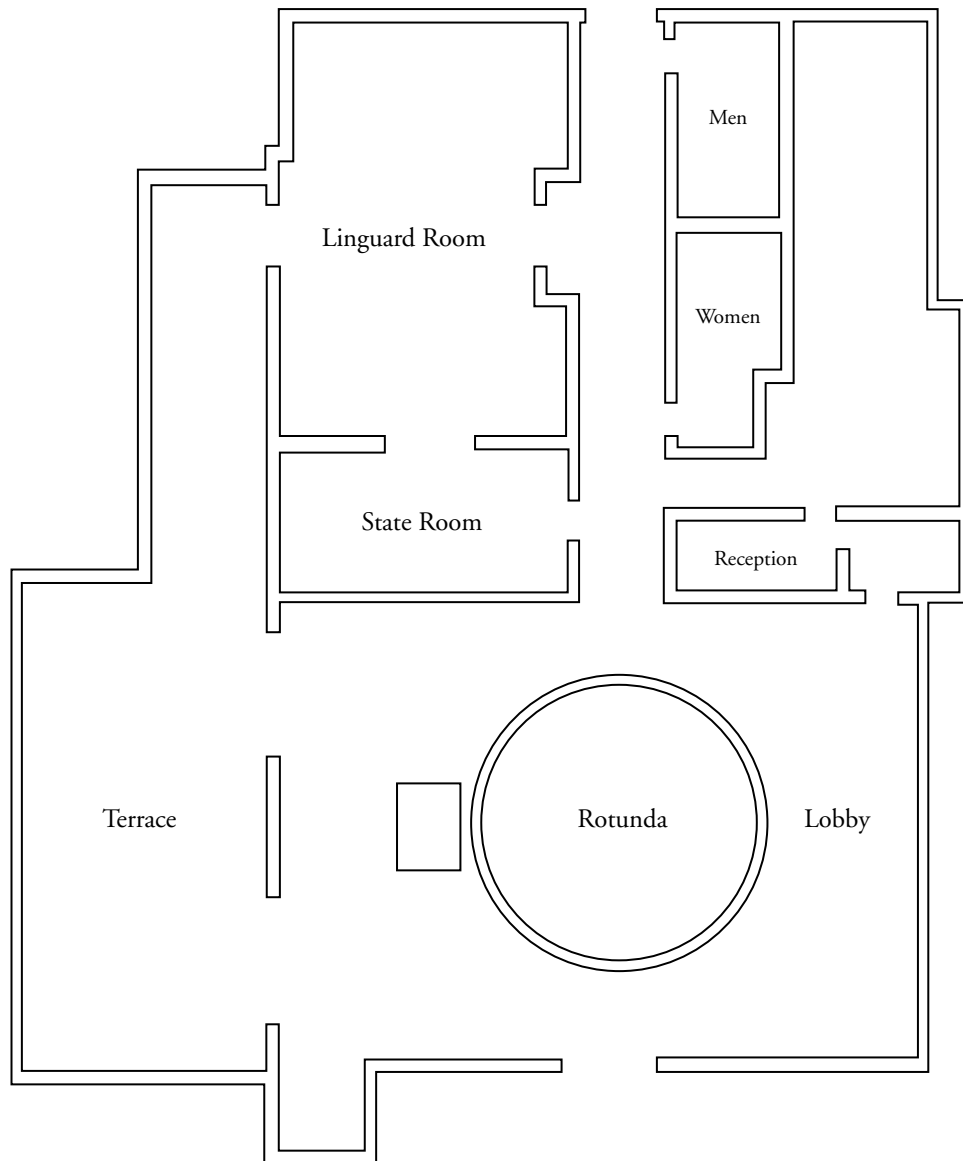

FRENCH QUARTER

Inn

FRENCH QUARTER

Inn

Conference Rooms

	Square Footage	Dimensions	Ceiling Height	Theater	School Room	U-Shaped	Conference Style	Banquets 60"	Receptions
Linguard Room	924	42 x 22	10"	42	42	32	32	40	75
State Room	330	22 x 15	10"				12		