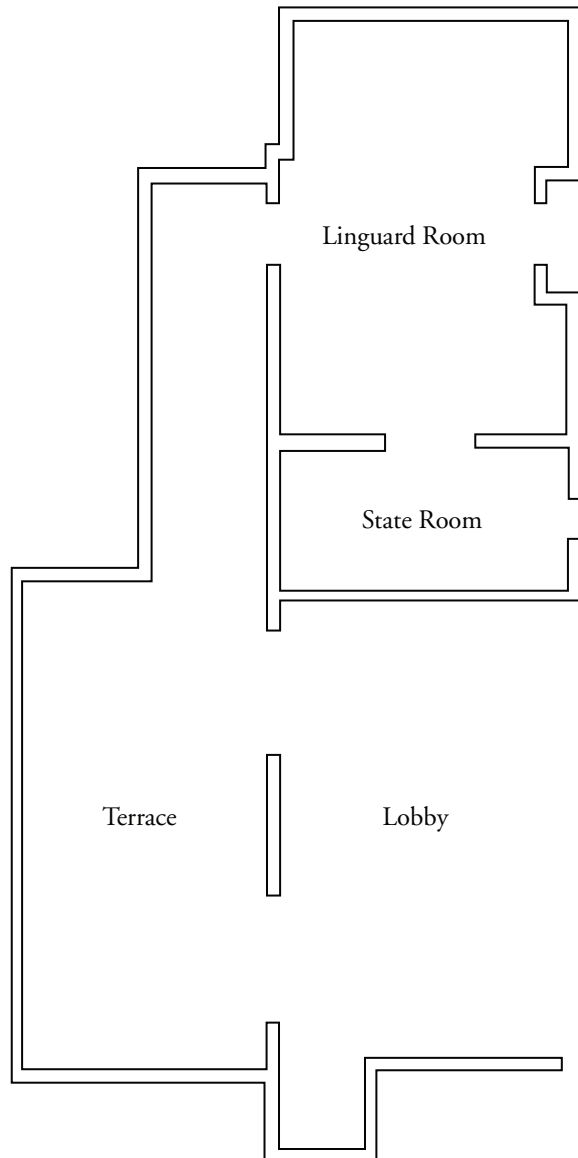

FRENCH QUARTER

Inn

FRENCH QUARTER

Inn

Conference Rooms

	Square Footage	Dimensions	Ceiling Height	Theater	School Room	U-Shaped	Conference Style	Banquets 60"	Receptions
Linguard Room	924	42 x 22	10"	42	42	32	32	40	75
State Room	330	22 x 15	10"				12		