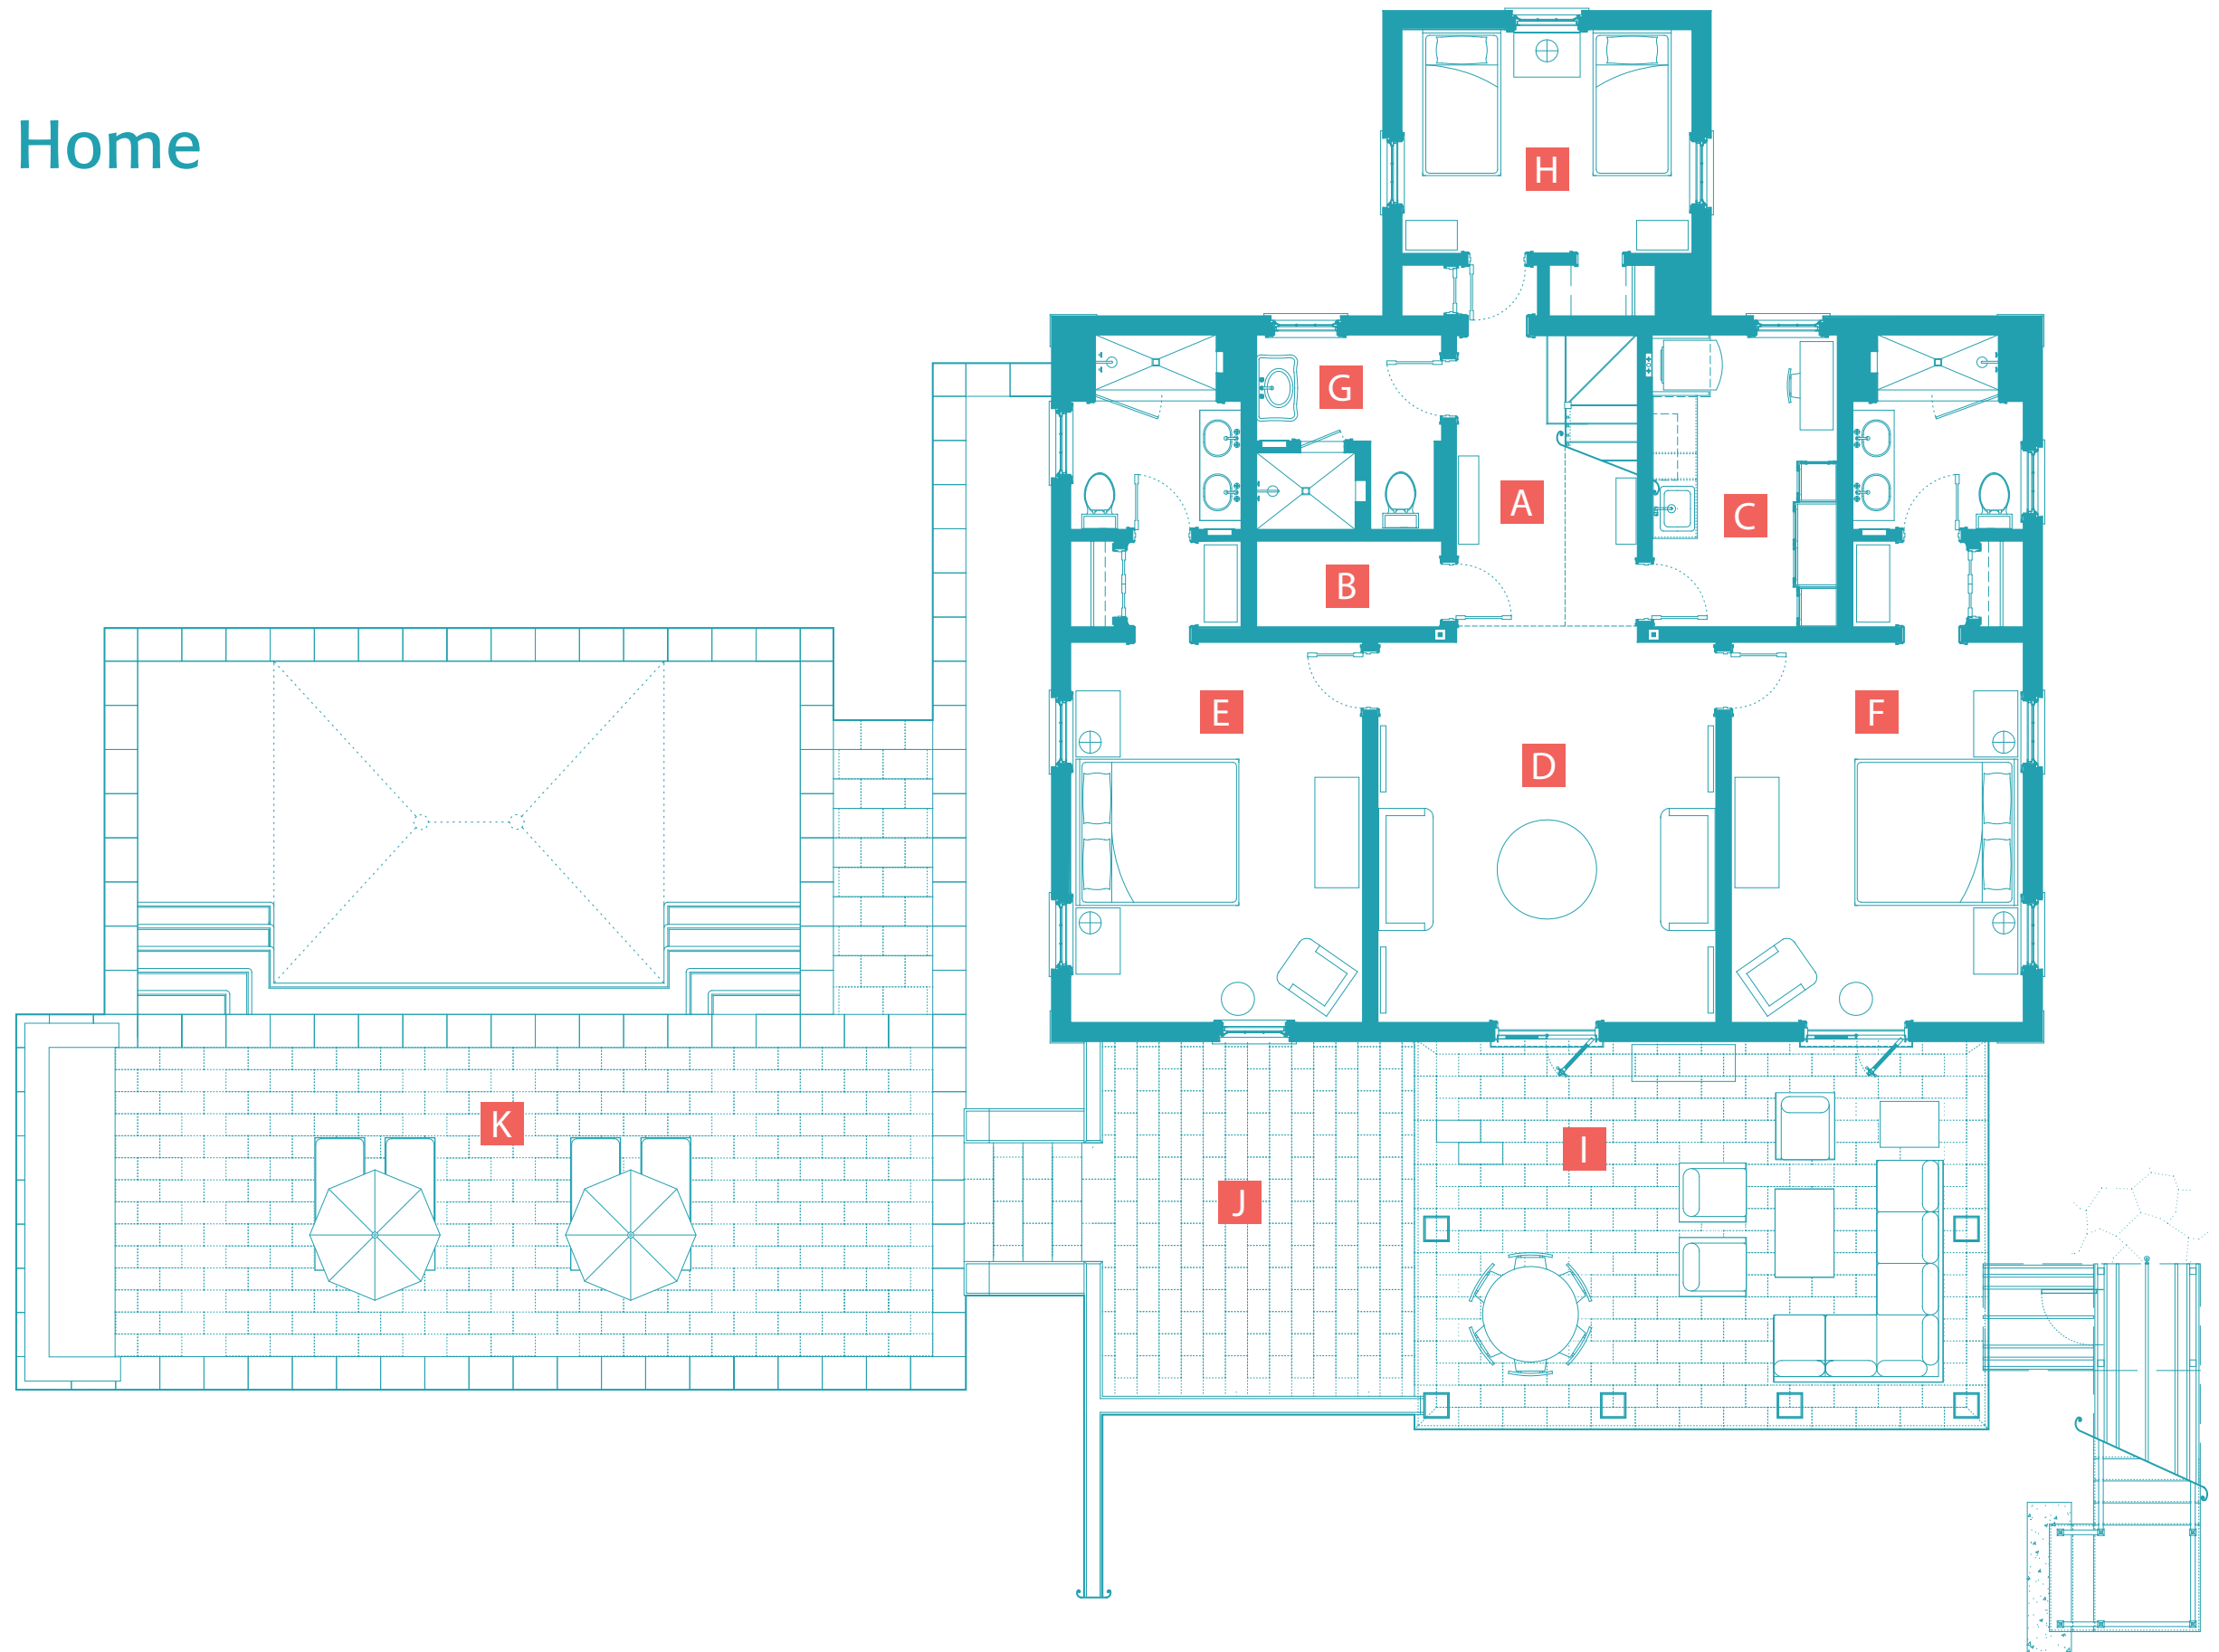

# The Dunmore Lily Pad: Private Home

(1st Floor)

- A Stair Hall
- B Owner's Closet
- C Laundry
- D Entry Hall
- E Bedroom 1 Suite
- F Bedroom 2 Suite
- G Bath 3
- H Bedroom 3
- I Louvered Porch
- J Barbeque Terrace
- K Pool & Deck

# The Dunmore Lily Pad: Private Home

(2nd Floor)

- L Entry Porch
- M Great Room
- N Kitchen
- O Master Bedroom Suite
- P Stair Hall