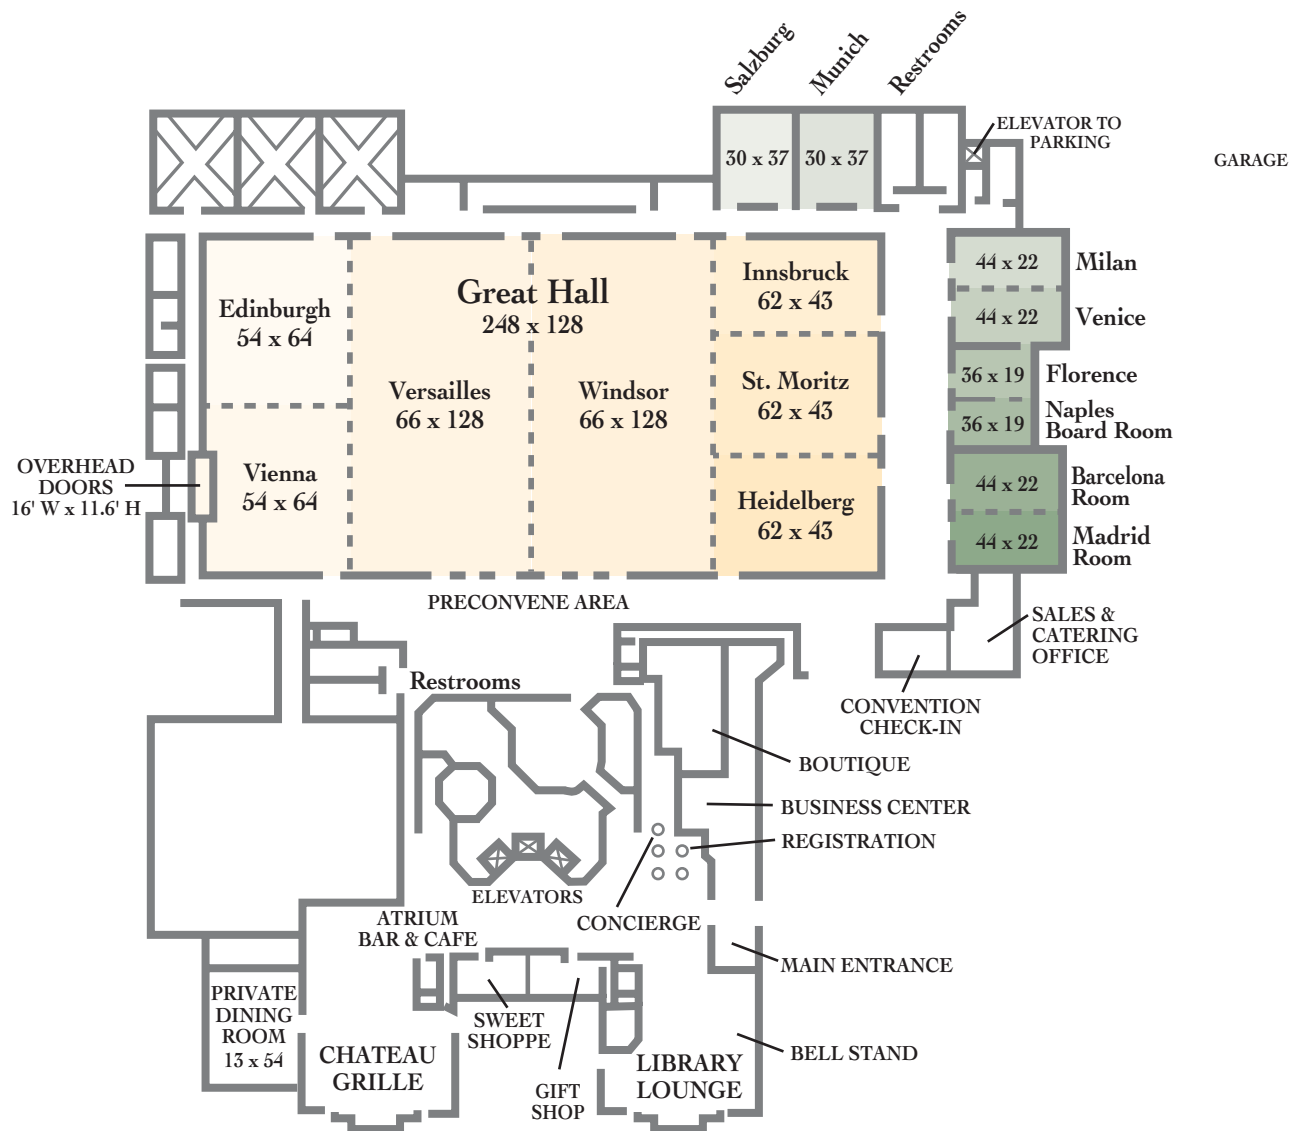

For more information, call a Chateau Sales Representative today at 417-334-1161 or visit www.ChateauOnTheLake.com.