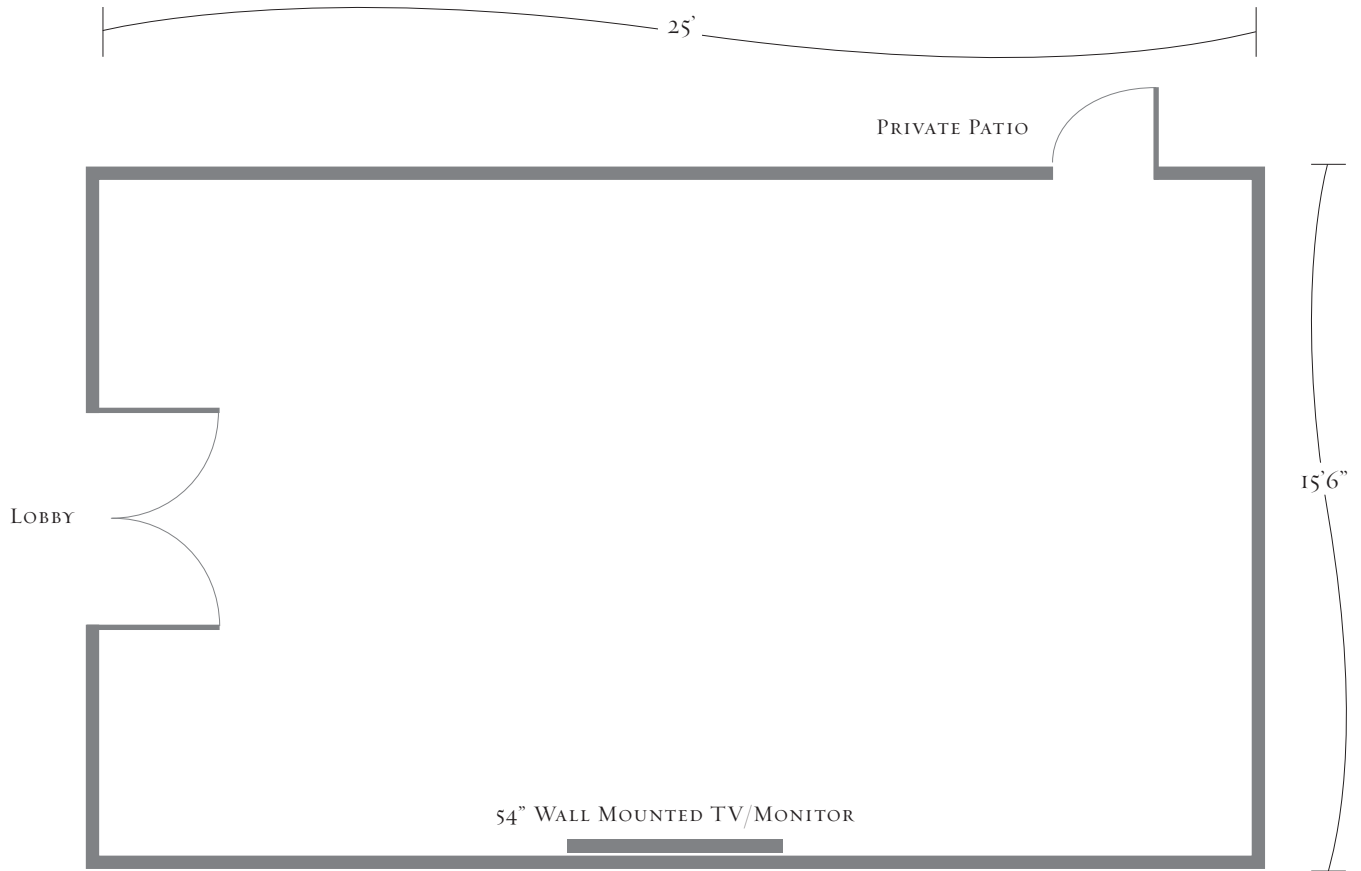

DEN

ROOM	CASUAL	CLASSROOM	U-SHAPE	BUFFET	PLATED	RECEPTION	CONFERENCE	LENGTH/ WIDTH	CEILING HEIGHT	SQUARE FEET
Den	16	-	-	15	-	20	12	25' x 15'6"	12'	390