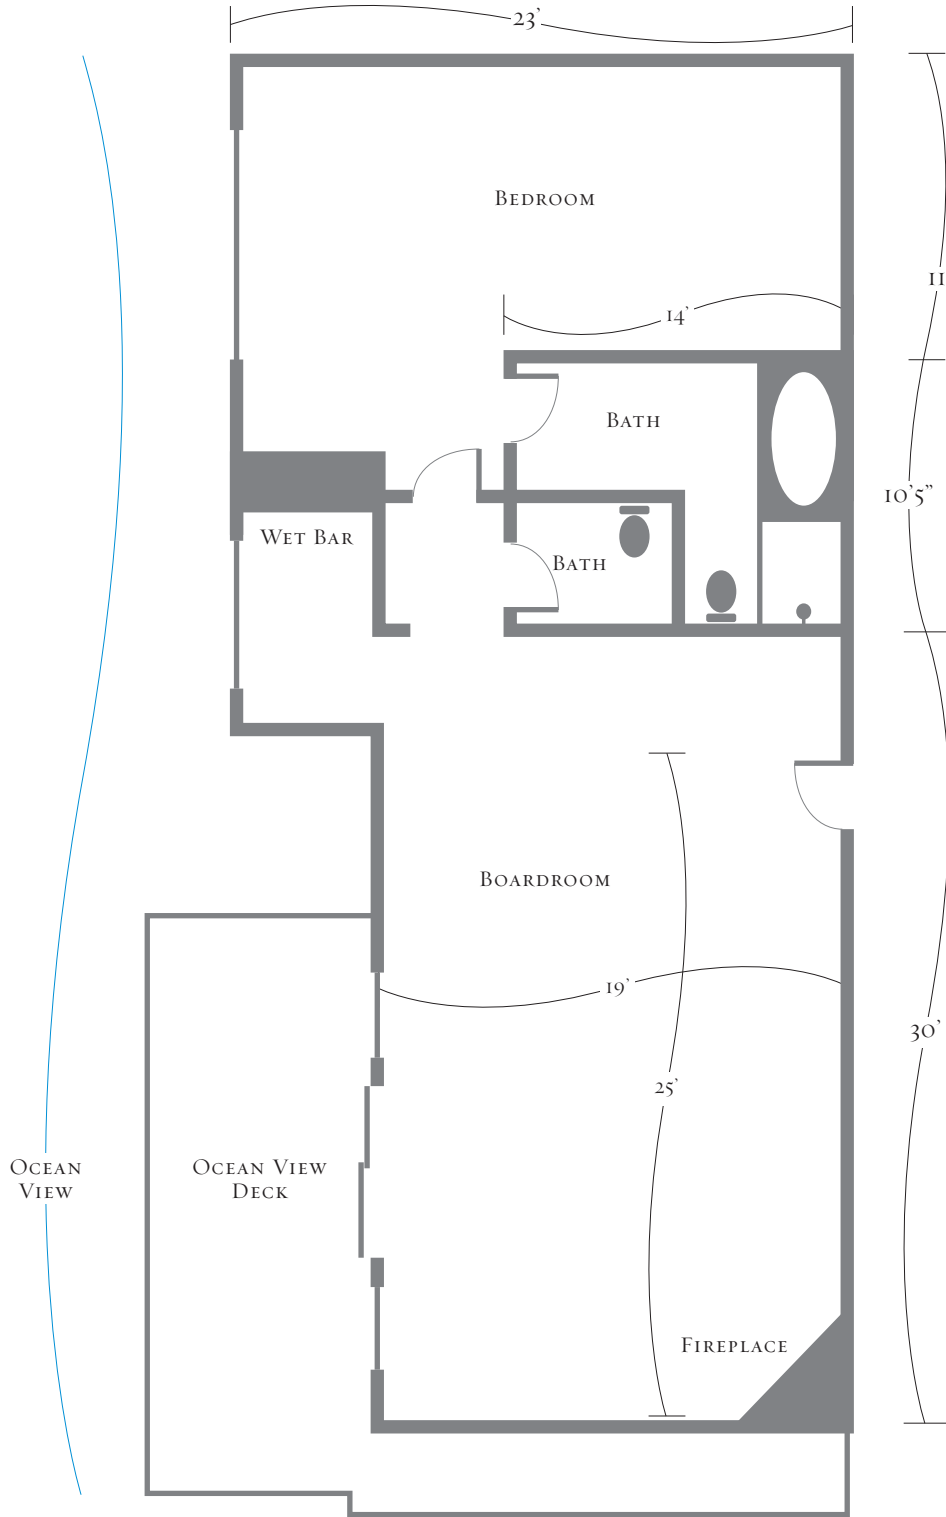

CAPTAIN'S QUARTERS

ROOM	THEATER	CLASSROOM	U-SHAPE	BUFFET	PLATED	RECEPTION	CONFERENCE	LENGTH/ WIDTH	CEILING HEIGHT	SQUARE FEET
Captain's Quarters	20	15	10	20	-	25	14	30' x 19'	10'8"	570