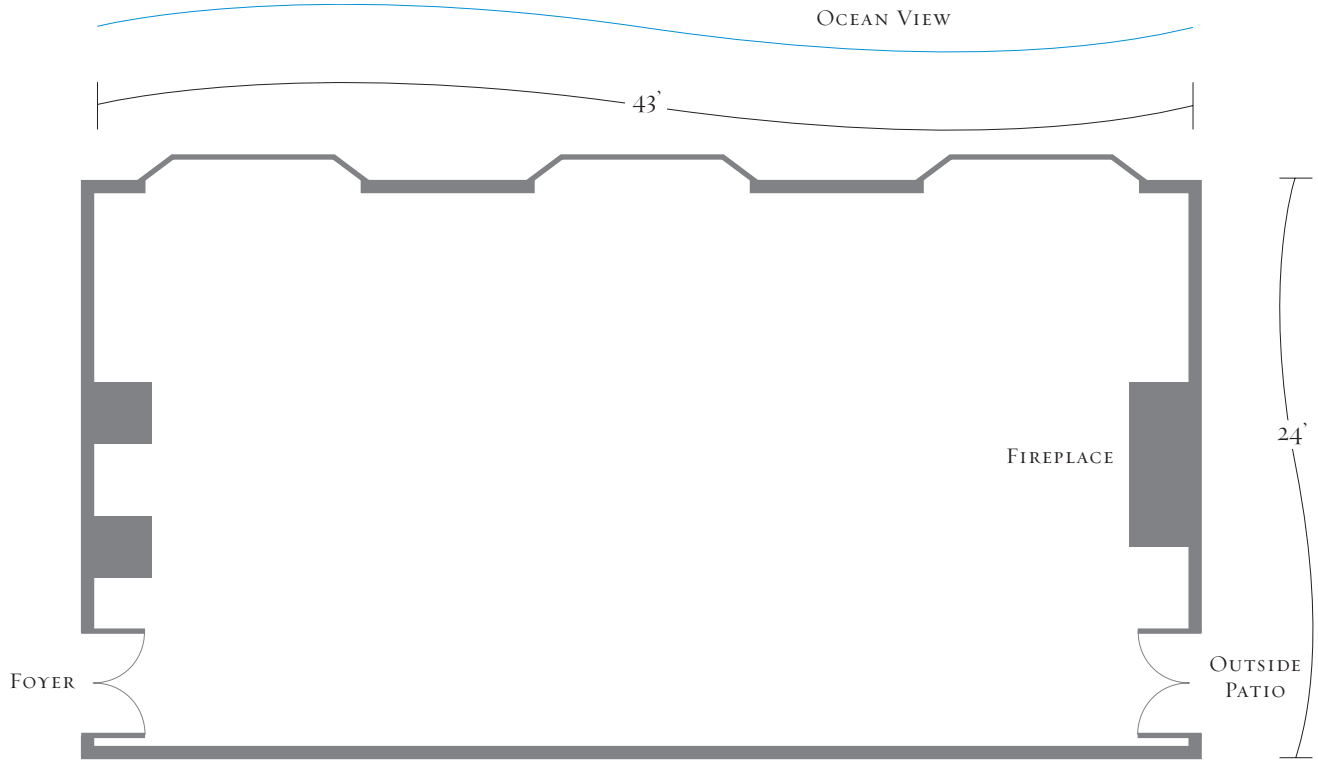

WAVESIDE ROOM

ROOM	THEATER	CLASSROOM	U-SHAPE	BUFFET	PLATED	RECEPTION	CONFERENCE	LENGTH/ WIDTH	CEILING HEIGHT	SQUARE FEET
Waveside Room	70	60	30	60	70	90	30	43' x 24'	9' to 15'	1,050