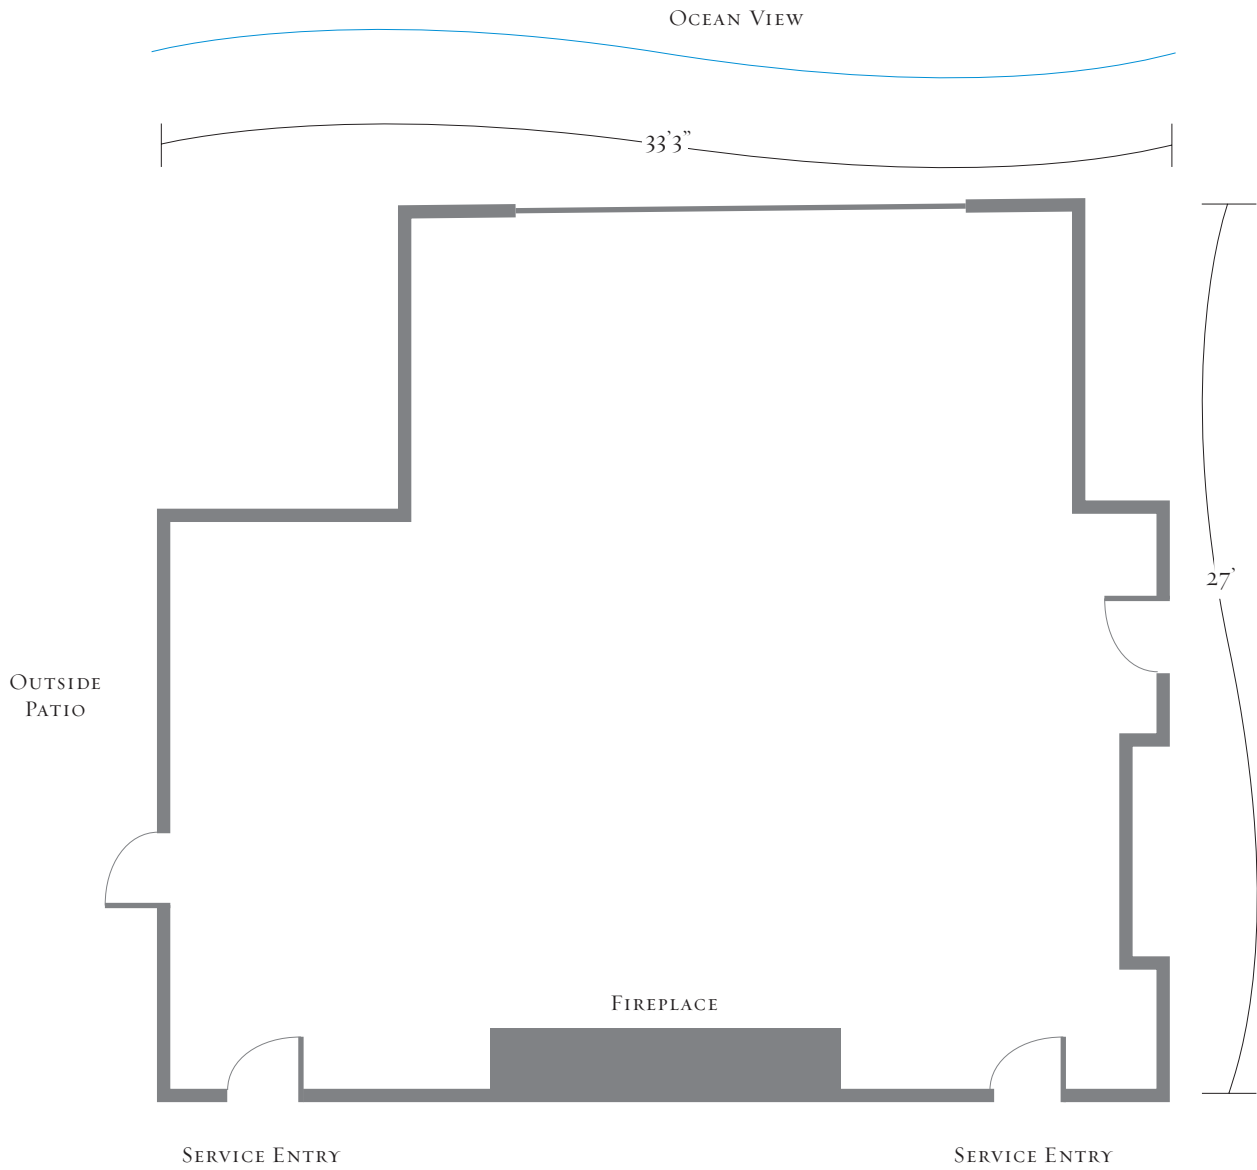

DRAKE'S

ROOM	THEATER	CLASSROOM	U-SHAPE	BUFFET	PLATED	RECEPTION	CONFERENCE	LENGTH/ WIDTH	CEILING HEIGHT	SQUARE FEET
Drake's	50	30	25	40	40	50	30	33'3" x 27'	9' to 15'	945