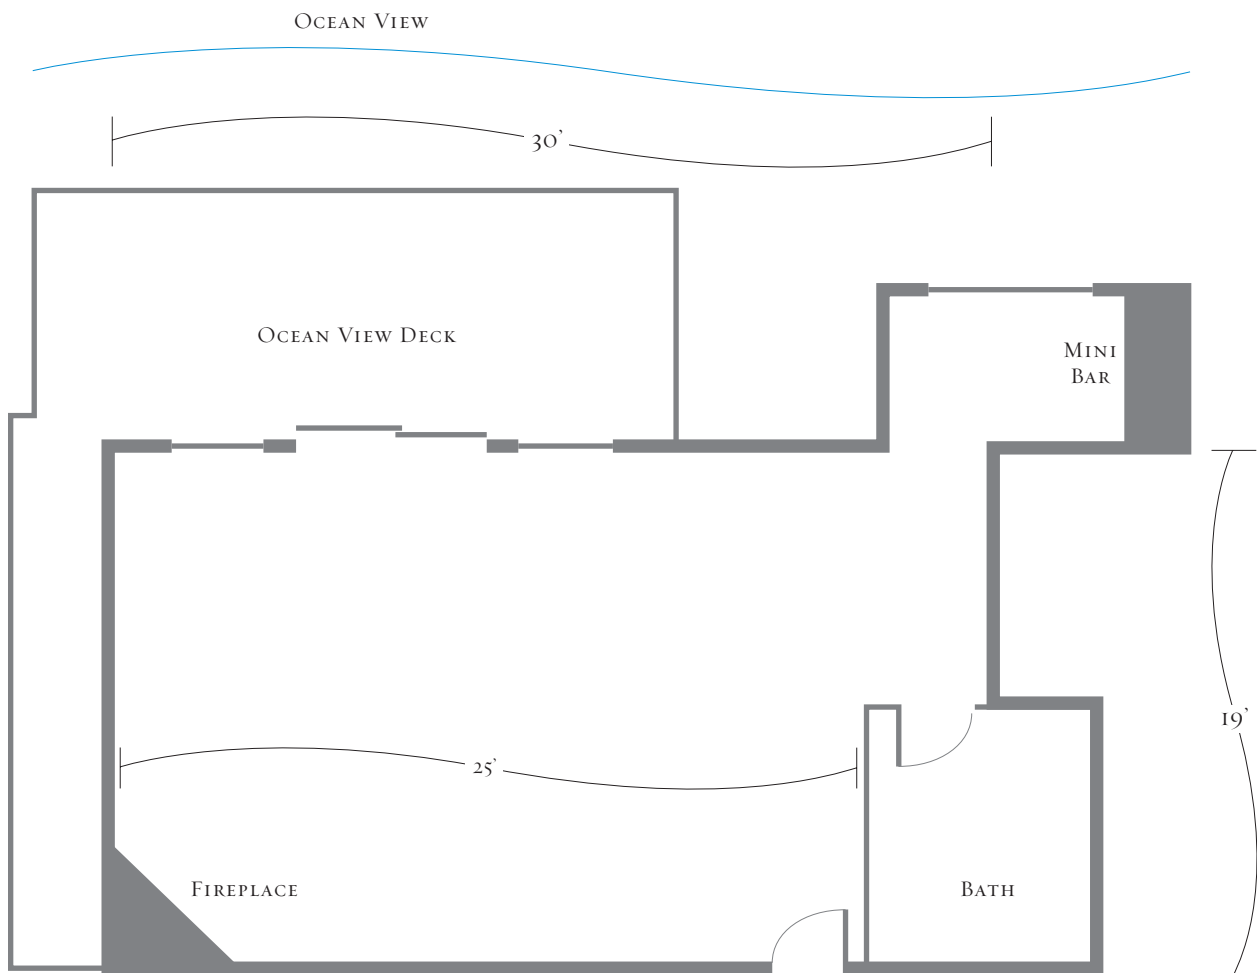

CAPTAIN'S QUARTERS

ROOM	THEATER	CLASSROOM	U-SHAPE	BUFFET	PLATED	RECEPTION	CONFERENCE	LENGTH/ WIDTH	CEILING HEIGHT	SQUARE FEET
Captain's Quarters	20	15	15	20	-	25	18	30' x 19'	10'8"	570