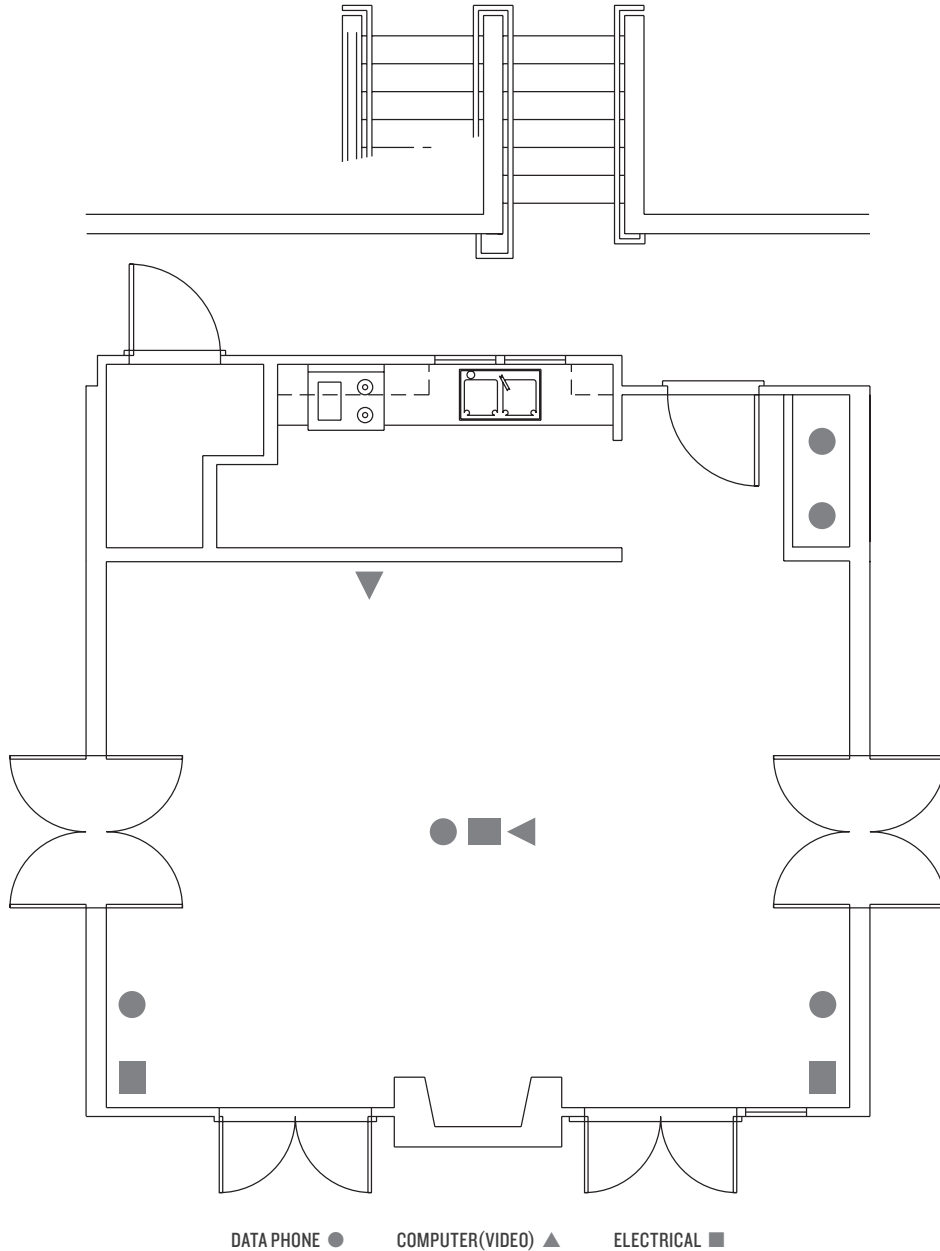

BERNARDUS

LODGE & SPA

VINTNER'S SUITE

	DIMENSIONS	SQ. FT.	CEILING	DINNER	RECEPTION	CLASSROOM	THEATER	U-SHAPE	CONFERENCE	HOLLOW SQ.
VINTNER'S SUITE	18 x 25	450	9'	10	20	-	-	-	10	-