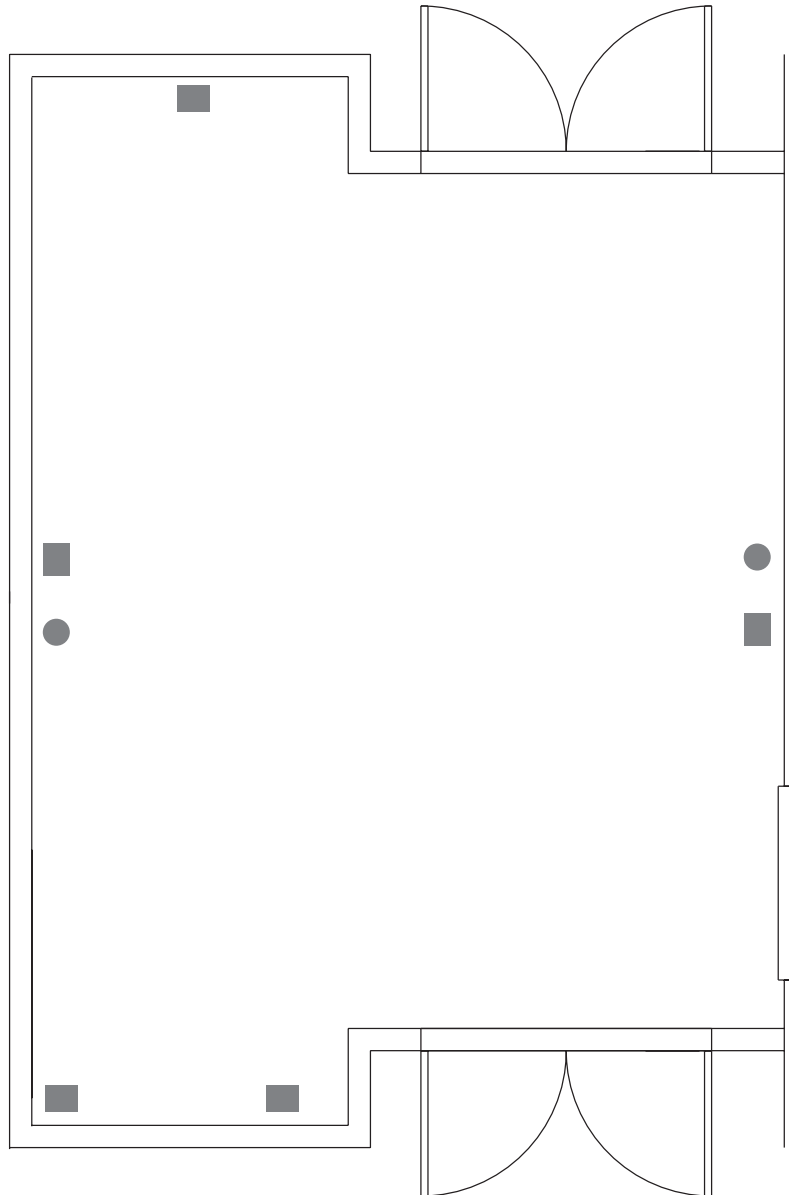

BERNARDUS

LODGE & SPA

MAGNUM ROOM

DATA PHONE ● COMPUTER(VIDEO) ▲ ELECTRICAL ■

	DIMENSIONS	SQ. FT.	CEILING	DINNER	RECEPTION	CLASSROOM	THEATER	U-SHAPE	CONFERENCE	HOLLOW SQ.
MAGNUM ROOM	16 x 18	288	9'	12	-	-	-	-	12	-