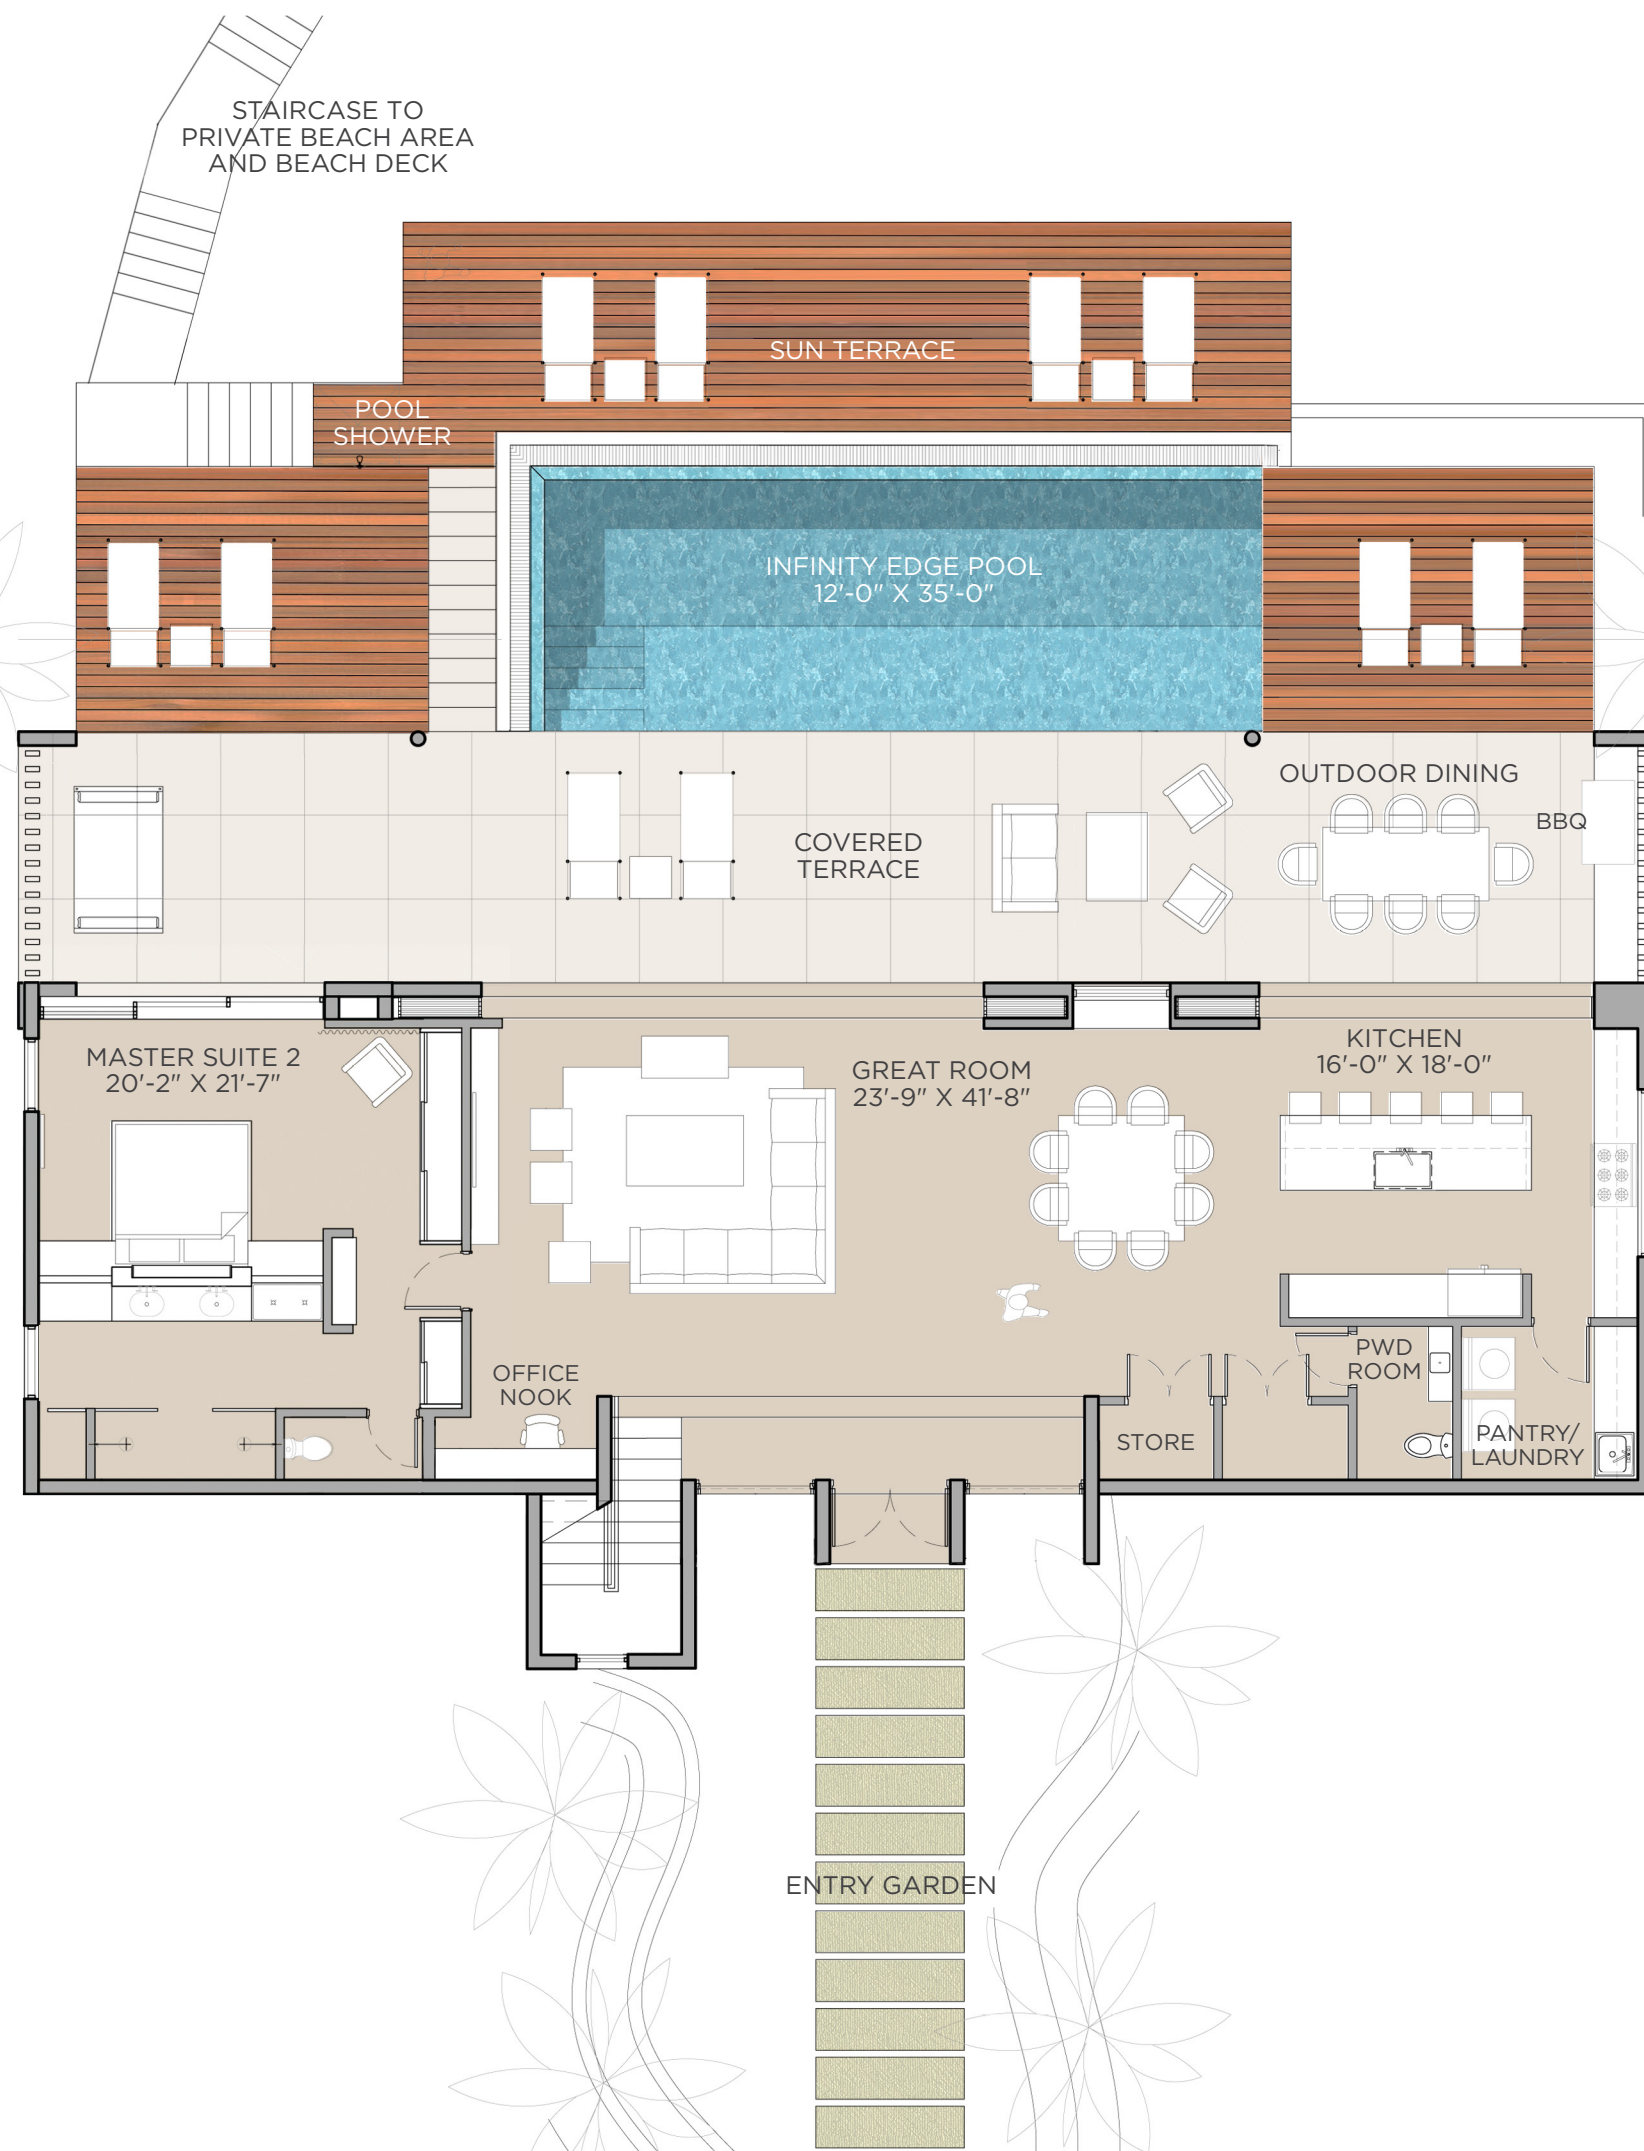

PRIVATE BEACH AREA
& BEACH DECK

COVERED AREAS 5,232 SF | TOTAL AREA 7,501 SF