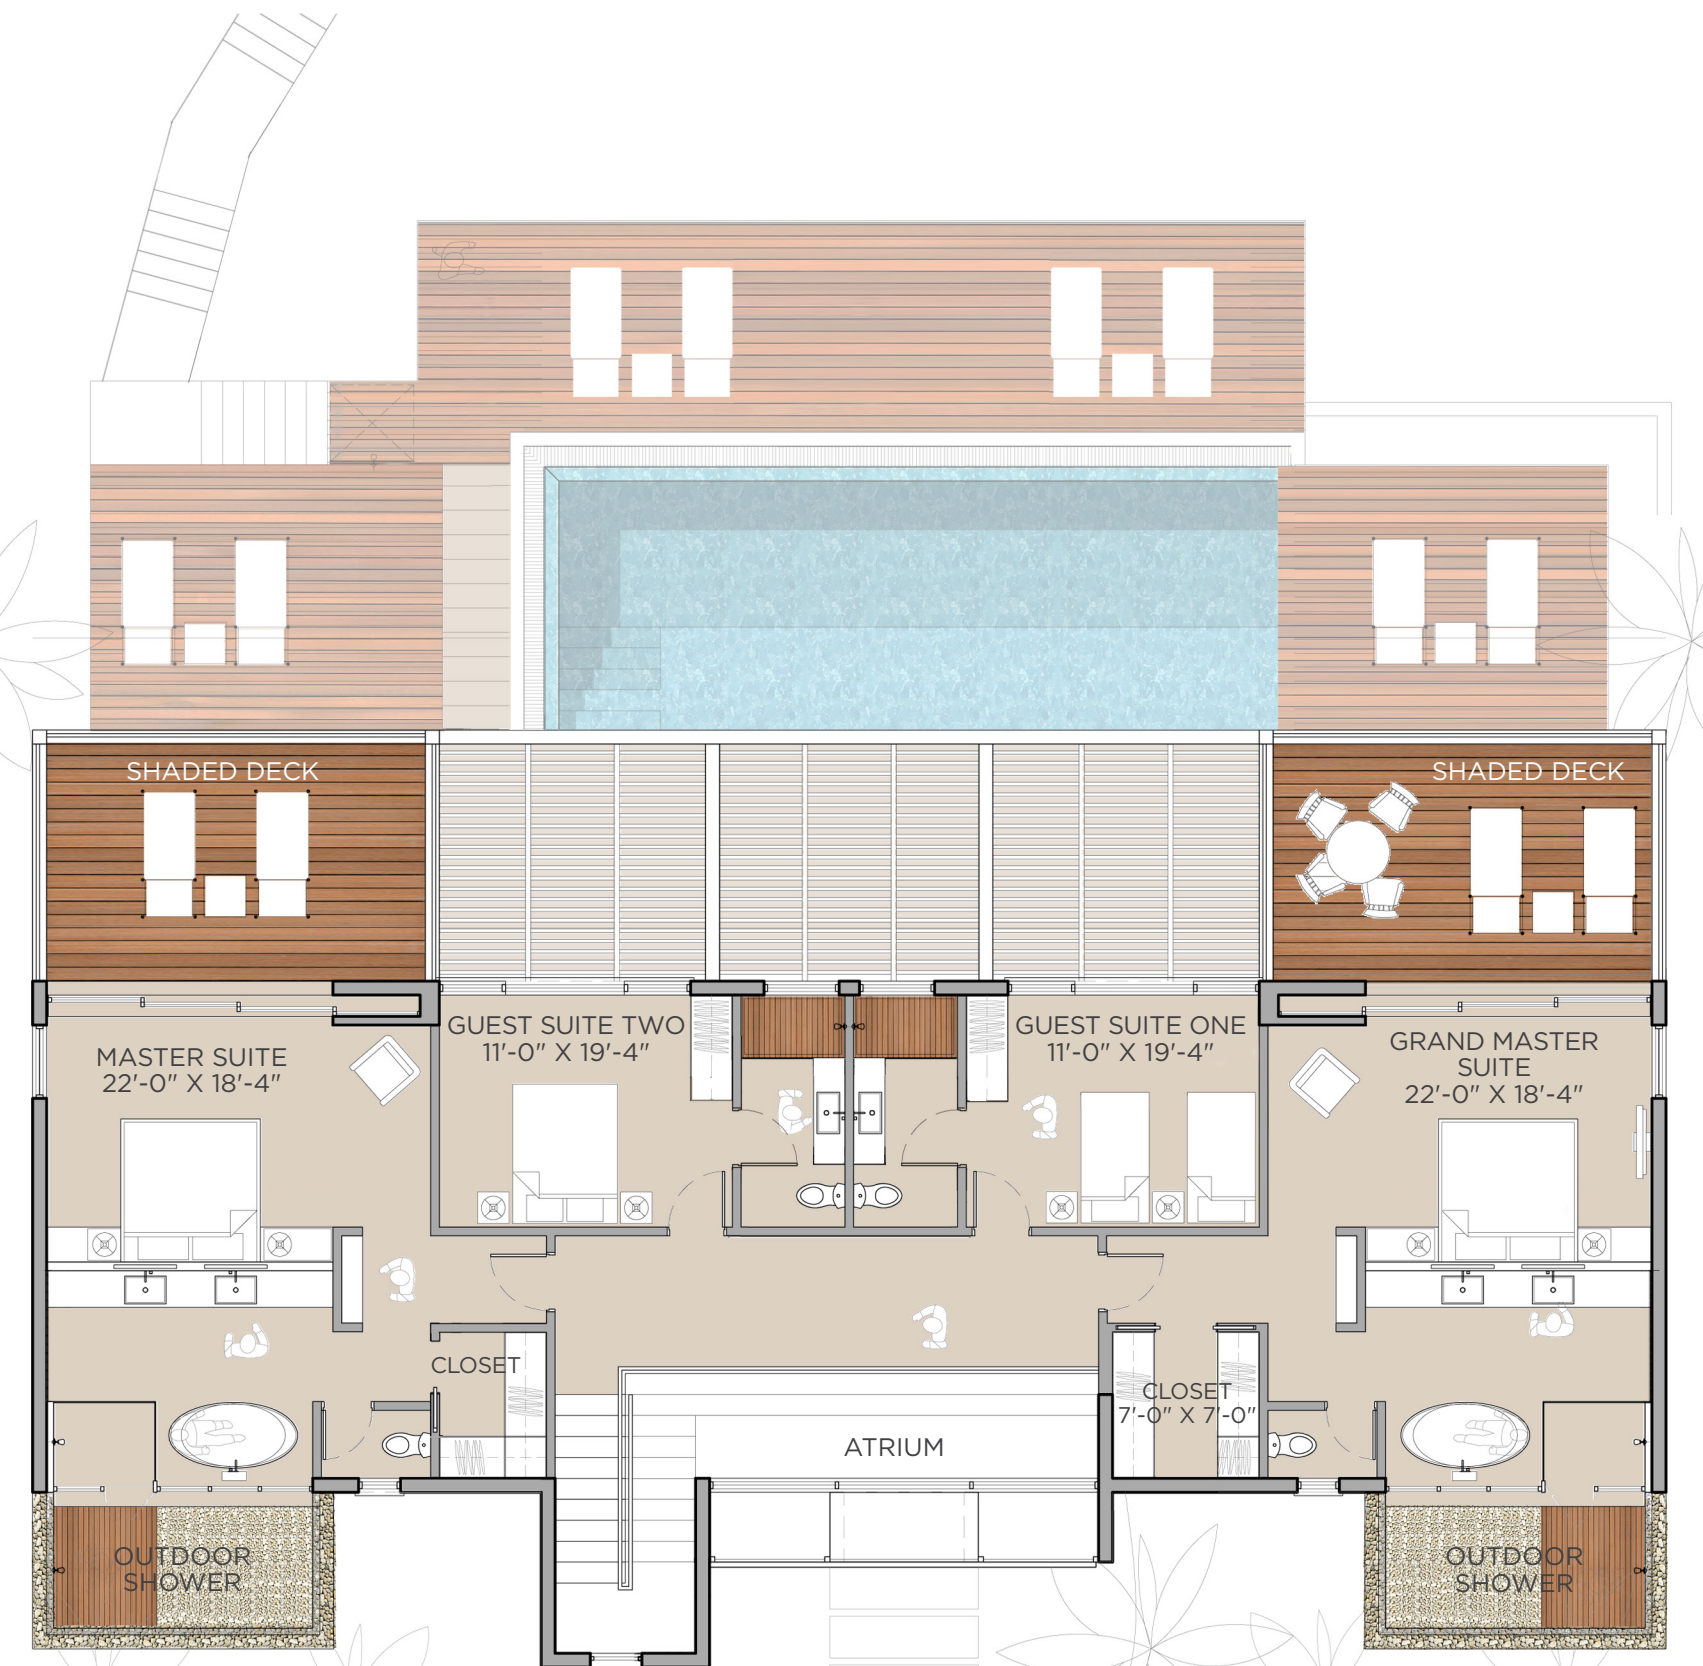

PRIVATE BEACH AREA
& BEACH DECK

COVERED AREAS 5,232 SF | TOTAL AREA 7,501 SF