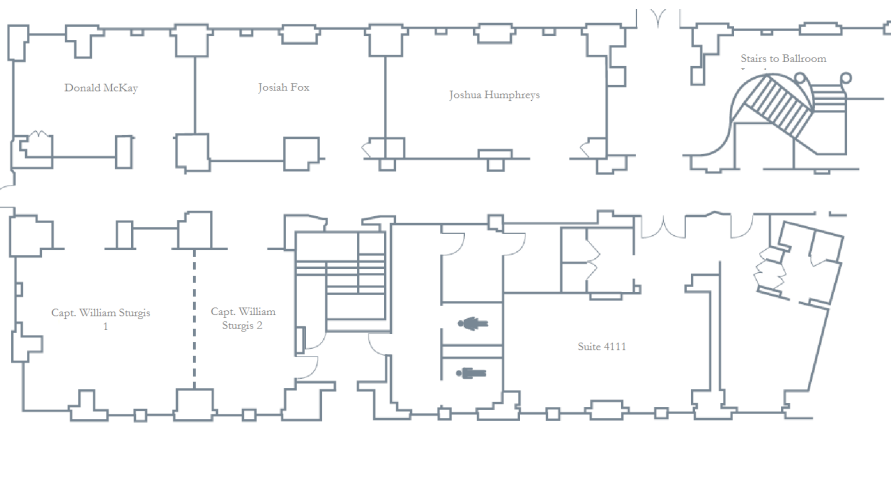

**BALLROOM WITH HARBORVIEW VIEW**  
GRAND OPENING—SPRING 2017

ROOMS	L x W	SQ. FT.	THEATER	CLASSROOM	U-SHAPE	HOLLOW SQ.	60" ROUNDS	72" ROUNDS	BOARDROOM	RECEPTION
Constitution Ballroom	40 x 45	1890	170	96	42	64	120	120	40	240
Constitution 1 or 2	40 x 22	945	80	47	32	44	40	48	40	120
Old North	30 x 43	1290	100	86	36	40	90	84	34	n/a
Old North Skysight	30 x 27	810	70	56	24	36	60	60	28	100
Old North Boardroom	30 x 16	480	25	24	21	n/a	30	24	18	n/a
Copp's Hill	22 x 17	385	15	18	n/a	n/a	20	24	12	n/a
Donald McKay	16 x 24	384	25	12	8	n/a	20	10	14	20
Josiah Fox	17 x 26	442	36	19	15	18	20	10	16	20
Joshua Humphreys	17 x 29	493	36	24	18	20	30	20	18	30
Capt William Sturgis	22 x 38	836	60	30	30	32	50	36	26	60
Capt William Sturgis 1	22 x 26	572	36	20	21	20	30	24	18	40
Capt William Sturgis 2	22 x 12	264	22	15	15	16	20	24	14	20
U.S. Maritime Museum	n/a	n/a	30	18	15	18	36	n/a	n/a	50
S.J. Hale Lounge	n/a	850	40	30	20	20	40	36	20	50
Harborwalk	n/a	n/a	n/a	n/a	n/a	n/a	110	80	n/a	240
Great Admiral Terrace	n/a	n/a	n/a	n/a	n/a	n/a	50	60	n/a	60
New Ballroom	n/a	n/a	289	117	n/a	n/a	150	144	n/a	300