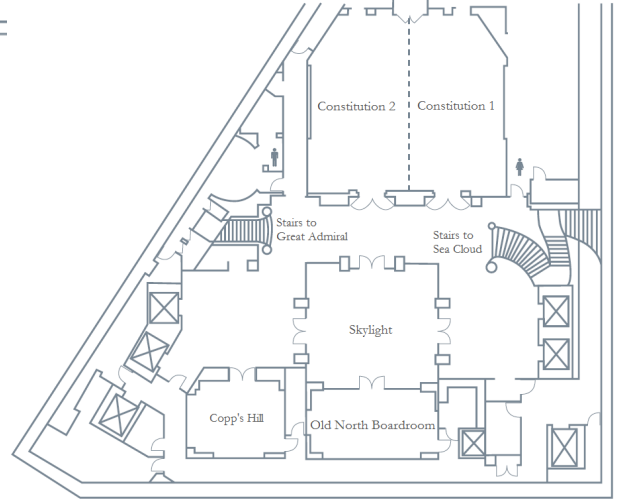

**BALLROOM WITH HARBORVIEW VIEW**  
GRAND OPENING—SPRING 2017

ROOMS	L x W	SQ. FT.	THEATER	CLASSROOM	U-SHAPE	HOLLOW SQ.	60" ROUNDS	72" ROUNDS	BOARDROOM	RECEPTION
Constitution Ballroom	40 x 45	1890	170	96	42	64	120	120	40	240
Constitution 1 or 2	40 x 22	945	80	47	32	44	40	48	40	120
Old North	30 x 43	1290	100	86	36	40	90	84	34	n/a
Old North Skysight	30 x 27	810	70	56	24	36	60	60	28	100
Old North Boardroom	30 x 16	480	25	24	21	n/a	30	24	18	n/a
Copp's Hill	22 x 17	385	15	18	n/a	n/a	20	24	12	n/a
Donald McKay	16 x 24	384	25	12	8	n/a	20	10	14	20
Josiah Fox	17 x 26	442	36	19	15	18	20	10	16	20
Joshua Humphreys	17 x 29	493	36	24	18	20	30	20	18	30
Capt William Sturgis	22 x 38	836	60	30	30	32	50	36	26	60
Capt William Sturgis 1	22 x 26	572	36	20	21	20	30	24	18	40
Capt William Sturgis 2	22 x 12	264	22	15	15	16	20	24	14	20
U.S. Maritime Museum	n/a	n/a	30	18	15	18	36	n/a	n/a	50
S.J. Hale Lounge	n/a	850	40	30	20	20	40	36	20	50
Harborwalk	n/a	n/a	n/a	n/a	n/a	n/a	110	80	n/a	240
Great Admiral Terrace	n/a	n/a	n/a	n/a	n/a	n/a	50	60	n/a	60
New Ballroom	n/a	n/a	289	117	n/a	n/a	150	144	n/a	300